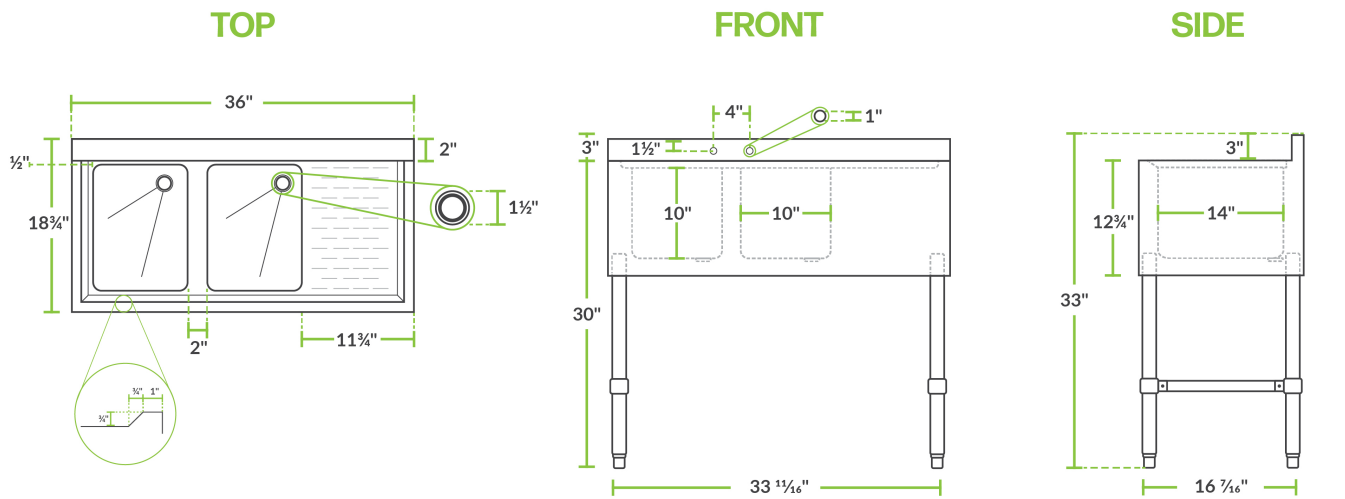

Regency 2 Bowl Underbar Sink with One Drainboard - 36" x 18 3/4" - Left Drainboard

#600B2101413L

Technical Data

| | |
|---------------------|-----------------|
| Length | 36 Inches |
| Width | 18 3/4 Inches |
| Height | 33 Inches |
| Drainboard Length | 12 Inches |
| Bowl Depth | 10 Inches |
| Backsplash Height | 3 Inches |
| Work Surface Height | 30 Inches |
| Backsplash | With Backsplash |
| Bowl Front to Back | 14 Inches |
| Bowl Left to Right | 10 Inches |

Features

- Includes two 2" drains (1 1/2" IPS) and drain baskets
- Durable stainless steel construction
- Deep bowls accommodate tall glasses and pitchers
- Backsplash limits messes and the drainboard aids in fast drying
- Galvanized legs with bullet feet

Plan View

600B2101413R

Notes & Details

This 2-bowl under bar sink with drains comes standard with one 13" drainboard for efficient washing and drying of your barware. The two deep, 10" sink bowls accommodate all types of glasses, including pitchers and tall glasses. As an added convenience, it features a 3" high backsplash to keep your bar better protected. This 2-bowl underbar sink has two holes punched on 4" centers.

This sink offers a durable 18-gauge type 304 stainless steel construction along its top, bowl, and back, in addition to a 20-gauge type 304 stainless steel apron. For maximum stability, it has 16-gauge galvanized steel legs with plastic bullet feet.