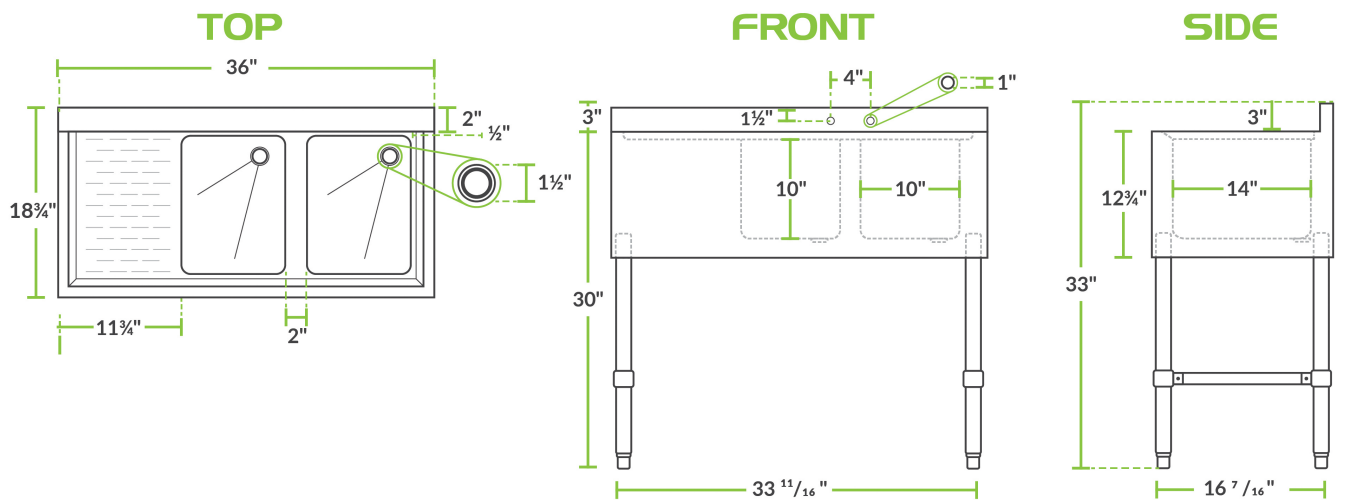

Regency 2 Bowl Underbar Sink with One Drainboard - 36" x 18 3/4" - Left Drainboard

#600B2101413L

Technical Data

| | |
|---------------------|-----------------|
| Length | 36 Inches |
| Width | 18 3/4 Inches |
| Height | 33 Inches |
| Drainboard Length | 12 Inches |
| Bowl Depth | 10 Inches |
| Backsplash Height | 3 Inches |
| Work Surface Height | 30 Inches |
| Backsplash | With Backsplash |
| Bowl Front to Back | 14 Inches |
| Bowl Left to Right | 10 Inches |

Features

- Includes two 2" drains (1 1/2" IPS) and drain baskets
- Durable stainless steel construction
- Deep bowls accommodate tall glasses and pitchers
- Backsplash limits messes and the drainboard aids in fast drying
- Galvanized legs with bullet feet

Certifications

Technical Data

| | |
|------------------------|---|
| Features | Massachusetts Accepted Plumbing Product NSF Listed |
| Gauge | 18 Gauge |
| Leg Construction | Galvanized Steel |
| Material | Stainless Steel |
| Number of Compartments | 2 Compartments |
| Number of Drainboards | 1 Drainboard |
| Stainless Steel Type | Type 304 |
| Type | Bar Sinks |

Plan View

600B2101413R

Notes & Details

This 2-bowl under bar sink with drains comes standard with one 13" drainboard for efficient washing and drying of your barware. The two deep, 10" sink bowls accommodate all types of glasses, including pitchers and tall glasses. As an added convenience, it features a 3" high backsplash to keep your bar better protected. This 2-bowl underbar sink has two holes punched on 4" centers.