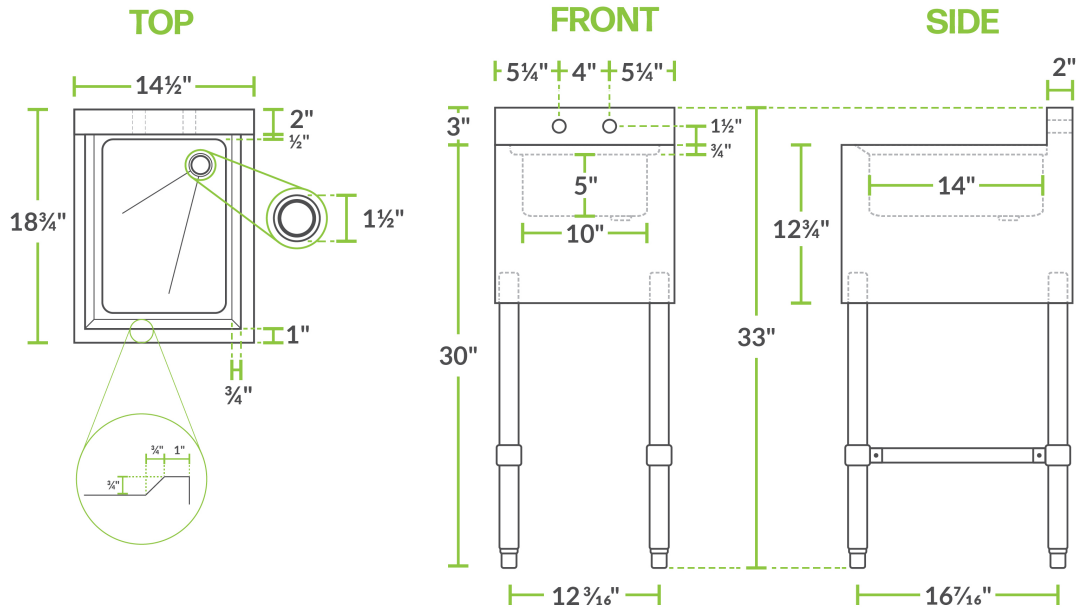

Technical Data

Gauge	18 Gauge
Leg Construction	Galvanized Steel
Material	Stainless Steel
Number of Compartments	1 Compartment
Number of Drainboards	None
Stainless Steel Type	Type 304
Type	Hand Sinks

Plan View

600B11014