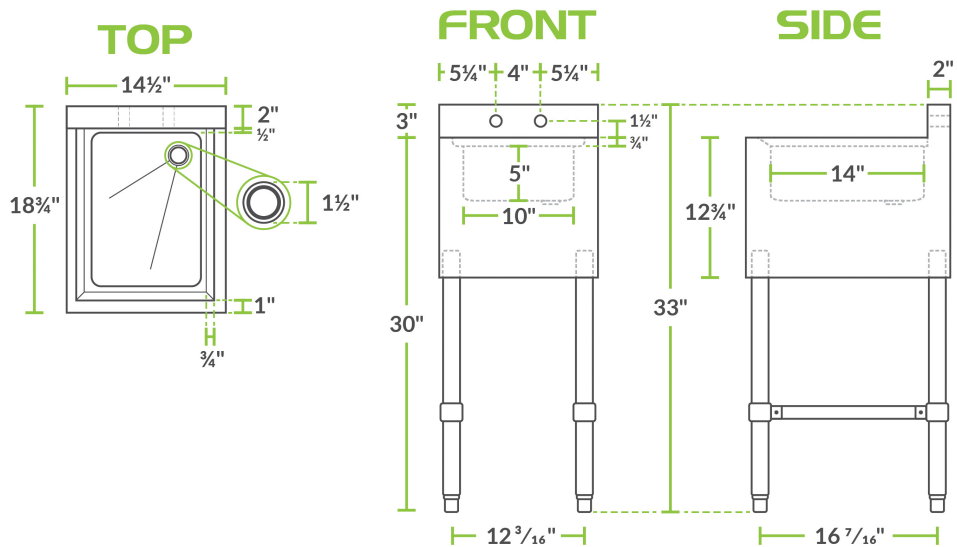

Technical Data

Gauge	18 Gauge
Leg Construction	Galvanized Steel
Material	Stainless Steel
Number of Compartments	1 Compartment
Number of Drainboards	None
Stainless Steel Type	Type 304
Type	Hand Sinks

Plan View

600B11014