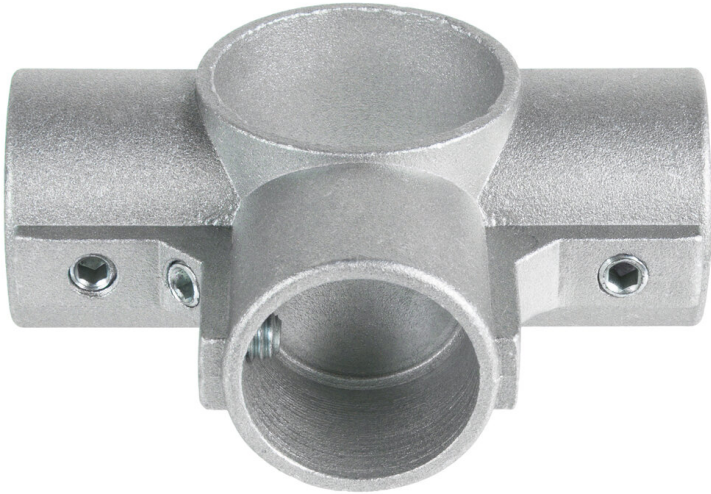

## Regency Aluminum Joint Socket with Three Connections

#600AJS3

### Technical Data

Length	4 1/4 Inches
Width	3 Inches
Height	1 5/8 Inches
Material	Aluminum
Type	Brackets and Hardware

### Features

- Made of durable aluminum
- Connects cross bracing to equipment legs
- Connection points for three cross braces

## Notes & Details

Replace a broken or missing joint socket with this Regency aluminum joint socket with three connections! Designed to help make sure your stainless steel work table or compartment sink is stable and steady, this joint socket connects to a leg of the equipment and allows ends of three cross braces to be locked into place with set screws.