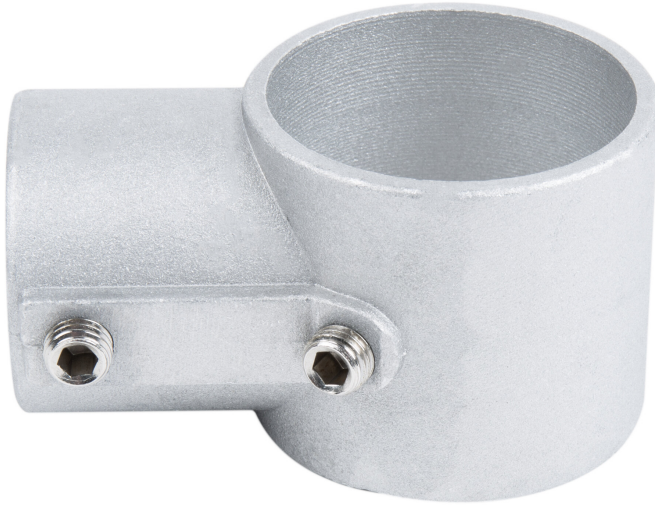

Regency Aluminum Joint Socket with One Connection

#600AJS1

Technical Data

Length	3 Inches
Width	1 7/8 Inches
Type	Brackets and Hardware

Features

- Made of durable aluminum
- Connects cross bracing to equipment legs
- Connection point for one cross brace

Notes & Details

Replace a broken or missing joint socket with this Regency aluminum joint socket with one connection! Designed to help make sure your stainless steel work table or compartment sink is stable and steady, this joint socket connects to a leg of the equipment and allows one end of a cross brace to be locked into place with set screws.