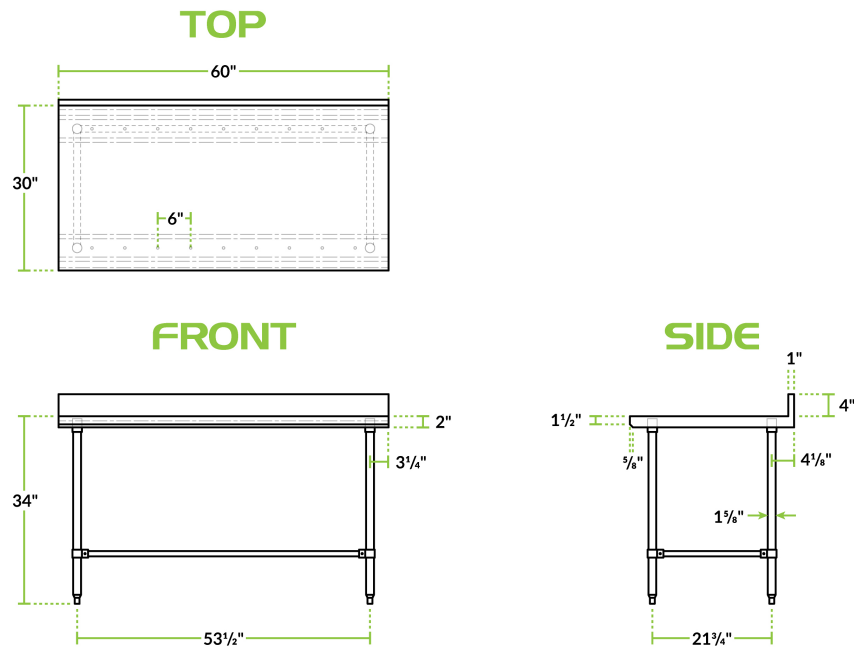

Regency Spec Line 30" x 60" 14-Gauge 304 Stainless Steel Commercial Open Base Work Table with 4" Backsplash

#600WTS30X60B

Technical Data

Length	60 Inches
Width	30 Inches
Height	38 Inches
Backsplash Height	4 Inches
Work Surface Height	34 Inches
Backsplash	With Backsplash
Base Style	Open
Configuration	Straight
Features	ADA Compliant NSF Listed

Features

- 14-gauge type 304 stainless steel top offers greater durability and corrosion-resistance than type 430
- 4" backsplash contains spills and keeps items from falling off the back
- 1 5/8" stainless steel legs with adjustable metal bullet feet
- Large table is perfect for multiple workers and a variety of prep tasks
- Open base allows for additional storage space and adjustable feet provide stability
- Open base allows for additional storage space and adjustable feet provide stability

Certifications

Technical Data

Gauge	14 Gauge
Leg Construction	Stainless Steel
Number of Legs	4 Legs
Size	30" x 60"
Stainless Steel Type	Type 304
Table Style	Open Base
Tabletop Material	Stainless Steel
Top Capacity	740 lb.
Usage	Heavy Duty

Plan View

Notes & Details

This Regency Spec Line 30" x 60" stainless steel commercial open base work table is a versatile addition to your kitchen. Constructed from durable, easy-to-clean 14-gauge, 304-series stainless steel, this work table offers superior corrosion resistance and durability compared to other work tables made of 430-series stainless steel. Due to its stainless steel construction, it's built to withstand the daily tasks in your restaurant, cafe, or bakery. Great for rolling out dough or chopping fruits and vegetables, you can provide your staff with additional work space to complete tasks efficiently. To protect your walls during food prep, this work table features a 4" backplash with a 1" return.