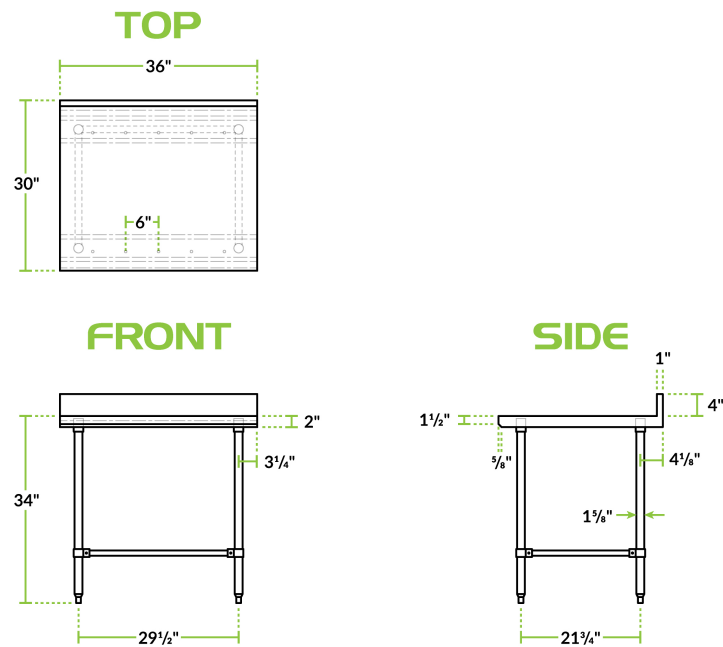

Regency Spec Line 30" x 36" 14-Gauge 304 Stainless Steel Commercial Open Base Work Table with 4" Backsplash

#600WTS30X36B

Technical Data

Length	36 Inches
Width	30 Inches
Height	38 Inches
Backsplash Height	4 Inches
Work Surface Height	34 Inches
Backsplash	With Backsplash
Base Style	Open
Configuration	Straight
Features	ADA Compliant NSF Listed

Features

- 14-gauge type 304 stainless steel top offers greater durability and corrosion-resistance than type 430
- 4" backsplash contains spills and keeps items from falling off the back
- 1 5/8" stainless steel legs with adjustable metal bullet feet
- Perfect for a variety of prep tasks
- Open base allows for additional storage space and adjustable feet provide stability
- Open base allows for additional storage space and adjustable feet provide stability

Certifications

Technical Data

Gauge	14 Gauge
Leg Construction	Stainless Steel
Number of Legs	4 Legs
Size	30" x 36"
Stainless Steel Type	Type 304
Table Style	Open Base
Tabletop Material	Stainless Steel
Top Capacity	690 lb.
Type	Filler Tables
Usage	Heavy Duty

Plan View

Notes & Details

This Regency Spec Line 30" x 36" stainless steel commercial open base work table is a versatile addition to your kitchen. Constructed from durable, easy-to-clean 14-gauge, 304-series stainless steel, this work table offers superior corrosion resistance and durability compared to other work tables made of 430-series stainless steel. Due to its stainless steel construction, it's built to withstand the daily tasks in your restaurant, cafe, or bakery. Great for rolling out dough or chopping fruits and vegetables, you can provide your staff with additional work space to complete tasks efficiently. To protect your walls during food prep, this work table features a 4" backsplash with a 1" return.