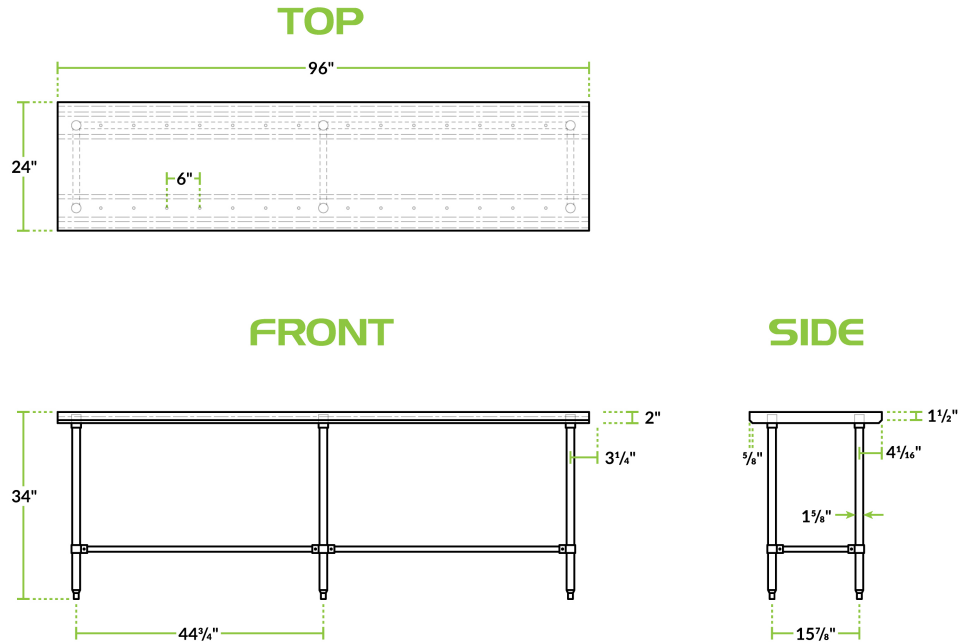

Regency Spec Line 24" x 96" 14-Gauge 304 Stainless Steel Commercial Open Base Work Table

#600WTS24X96S

Technical Data

Length	96 Inches
Width	24 Inches
Height	34 Inches
Backsplash	Without Backsplash
Base Style	Open
Configuration	Straight
Features	ADA Compliant NSF Listed
Gauge	14 Gauge
Leg Construction	Stainless Steel

Features

- 14-gauge type 304 stainless steel top offers greater durability and corrosion-resistance than type 430
- Stainless steel cross bracing adds stability
- 1 5/8" stainless steel legs with adjustable metal bullet feet
- Large table is perfect for multiple workers and a variety of prep tasks
- Open base allows for additional storage space and adjustable feet provide stability
- Open base allows for additional storage space and adjustable feet provide stability

Certifications

Technical Data

Number of Legs	6 Legs
Size	24" x 96"
Stainless Steel Type	Type 304
Table Style	Open Base
Tabletop Material	Stainless Steel
Top Capacity	910 lb.
Usage	Heavy Duty

Plan View

Notes & Details

This Regency Spec Line 24" x 96" stainless steel commercial open base work table is a versatile addition to your kitchen. Constructed from durable, easy-to-clean 14-gauge, 304-series stainless steel, this work table offers superior corrosion resistance and durability compared to other work tables made of 430-series stainless steel. It's perfect for a variety of tasks, making it extremely versatile. The open base design helps with easy cleaning, and assembly is simple using the included hardware. Due to its stainless steel construction, it's built to withstand the daily tasks in your restaurant, cafe, or bakery. Great for rolling out dough or chopping fruits and vegetables, you can provide your staff with additional work space to complete tasks efficiently.