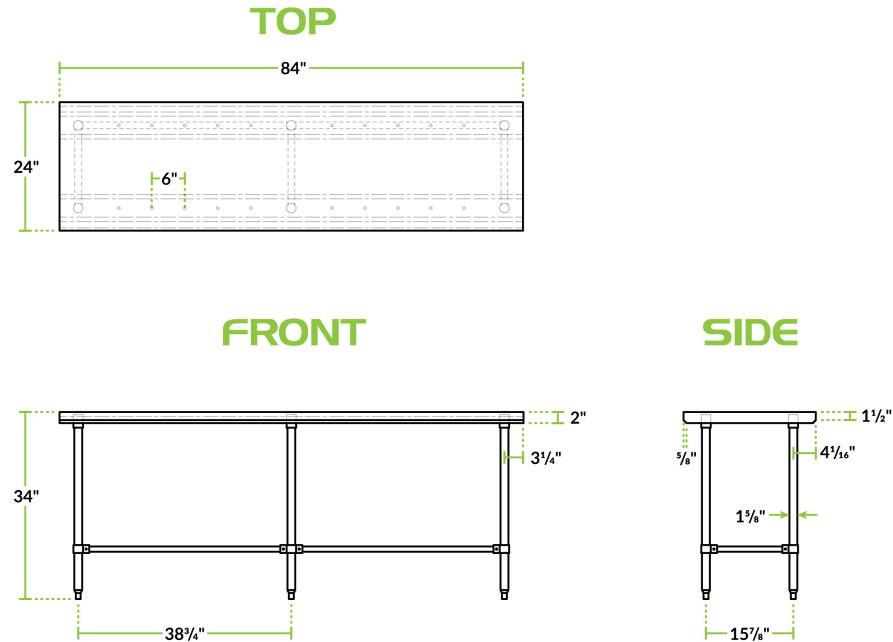

Regency Spec Line 24" x 84" 14-Gauge 304 Stainless Steel Commercial Open Base Work Table

#600WTS24X84S

Technical Data

Length	84 Inches
Width	24 Inches
Height	34 Inches
Backsplash	Without Backsplash
Base Style	Open
Configuration	Straight
Features	ADA Compliant NSF Listed
Gauge	14 Gauge
Leg Construction	Stainless Steel

Features

- 14-gauge type 304 stainless steel top offers greater durability and corrosion-resistance than type 430
- Stainless steel cross bracing adds stability
- 1 5/8" stainless steel legs with adjustable metal bullet feet
- Large table is perfect for multiple workers and a variety of prep tasks
- Open base allows for additional storage space and adjustable feet provide stability
- Open base allows for additional storage space and adjustable feet provide stability

Certifications

Technical Data

Number of Legs	6 Legs
Size	24" x 84"
Stainless Steel Type	Type 304
Table Style	Open Base
Tabletop Material	Stainless Steel
Top Capacity	910 lb.
Usage	Heavy Duty

Plan View

Notes & Details

This Regency Spec Line 24" x 84" stainless steel commercial open base work table is a versatile addition to your kitchen. Constructed from durable, easy-to-clean 14-gauge, 304-series stainless steel, this work table offers superior corrosion resistance and durability compared to other work tables made of 430-series stainless steel. It's perfect for a variety of tasks, making it extremely versatile. The open base design helps with easy cleaning, and assembly is simple using the included hardware. Due to its stainless steel construction, it's built to withstand the daily tasks in your restaurant, cafe, or bakery. Great for rolling out dough or chopping fruits and vegetables, you can provide your staff with additional work space to complete tasks efficiently.