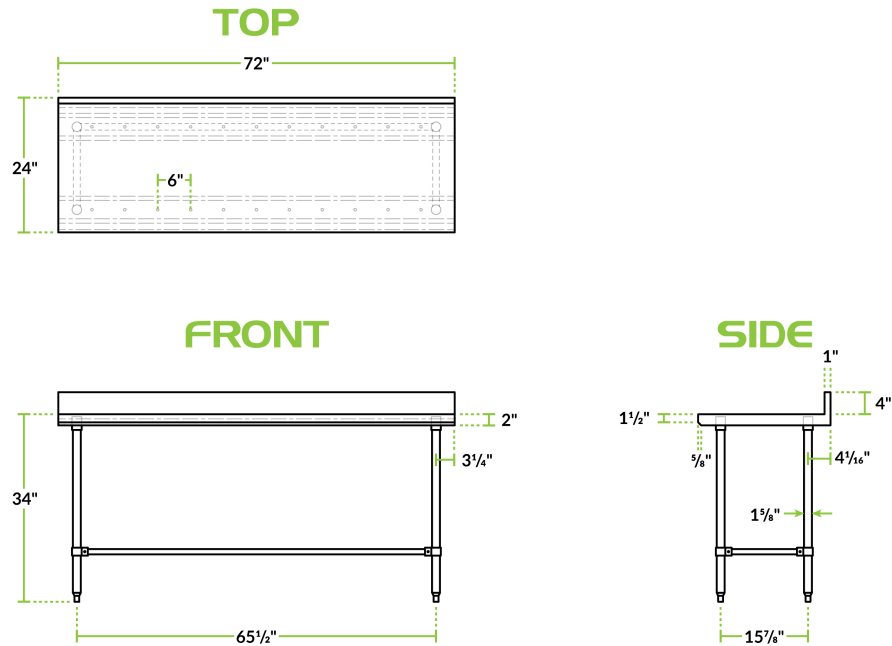

### Technical Data

Length	72 Inches
Width	24 Inches
Height	38 Inches
Backsplash Height	4 Inches
Work Surface Height	34 Inches
Backsplash	With Backsplash
Base Style	Open
Configuration	Straight
Features	ADA Compliant NSF Listed

### Features

- 14-gauge type 304 stainless steel top offers greater durability and corrosion-resistance than type 430
- 4" backsplash contains spills and keeps items from falling off the back
- 1 5/8" stainless steel legs with adjustable metal bullet feet
- Large table is perfect for multiple workers and a variety of prep tasks
- Open base allows for additional storage space and adjustable feet provide stability
- Open base allows for additional storage space and adjustable feet provide stability

## Technical Data

Gauge	14 Gauge
Leg Construction	Stainless Steel
Number of Legs	4 Legs
Size	24" x 72"
Stainless Steel Type	Type 304
Table Style	Open Base
Tabletop Material	Stainless Steel
Top Capacity	870 lb.
Usage	Heavy Duty

## Notes & Details

This Regency Spec Line 24" x 72" stainless steel commercial open base work table is a versatile addition to your kitchen. Constructed from durable, easy-to-clean 14-gauge, 304-series stainless steel, this work table offers superior corrosion resistance and durability compared to other work tables made of 430-series stainless steel. Due to its stainless steel construction, it's built to withstand the daily tasks in your restaurant, cafe, or bakery. Great for rolling out dough or chopping fruits and vegetables, you can provide your staff with additional work space to complete tasks efficiently. To protect your walls during food prep, this work table features a 4" backsplash with a 1" return.