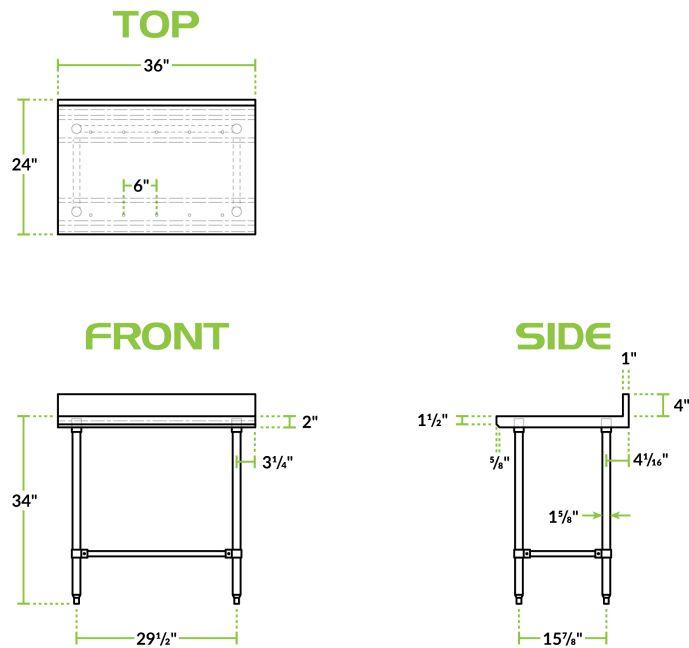

Regency Spec Line 24" x 36" 14-Gauge 304 Stainless Steel Commercial Open Base Work Table with 4" Backsplash

#600WTS24X36B

Technical Data

Length	36 Inches
Width	24 Inches
Height	38 Inches
Backsplash Height	4 Inches
Work Surface Height	34 Inches
Backsplash	With Backsplash
Base Style	Open
Configuration	Straight
Features	ADA Compliant NSF Listed

Features

- 14-gauge type 304 stainless steel top offers greater durability and corrosion-resistance than type 430
- 4" backsplash contains spills and keeps items from falling off the back
- 1 5/8" stainless steel legs with adjustable metal bullet feet
- Perfect for a variety of prep tasks
- Open base allows for additional storage space and adjustable feet provide stability
- Open base allows for additional storage space and adjustable feet provide stability

Certifications

Technical Data

Gauge	14 Gauge
Leg Construction	Stainless Steel
Number of Legs	4 Legs
Size	24" x 36"
Stainless Steel Type	Type 304
Table Style	Open Base
Tabletop Material	Stainless Steel
Top Capacity	680 lb.
Usage	Heavy Duty

Plan View

Notes & Details

This Regency Spec Line 24" x 36" stainless steel commercial open base work table is a versatile addition to your kitchen. Constructed from durable, easy-to-clean 14-gauge, 304-series stainless steel, this work table offers superior corrosion resistance and durability compared to other work tables made of 430-series stainless steel. Due to its stainless steel construction, it's built to withstand the daily tasks in your restaurant, cafe, or bakery. Great for rolling out dough or chopping fruits and vegetables, you can provide your staff with additional work space to complete tasks efficiently. To protect your walls during food prep, this work table features a 4" backsplash with a 1" return.