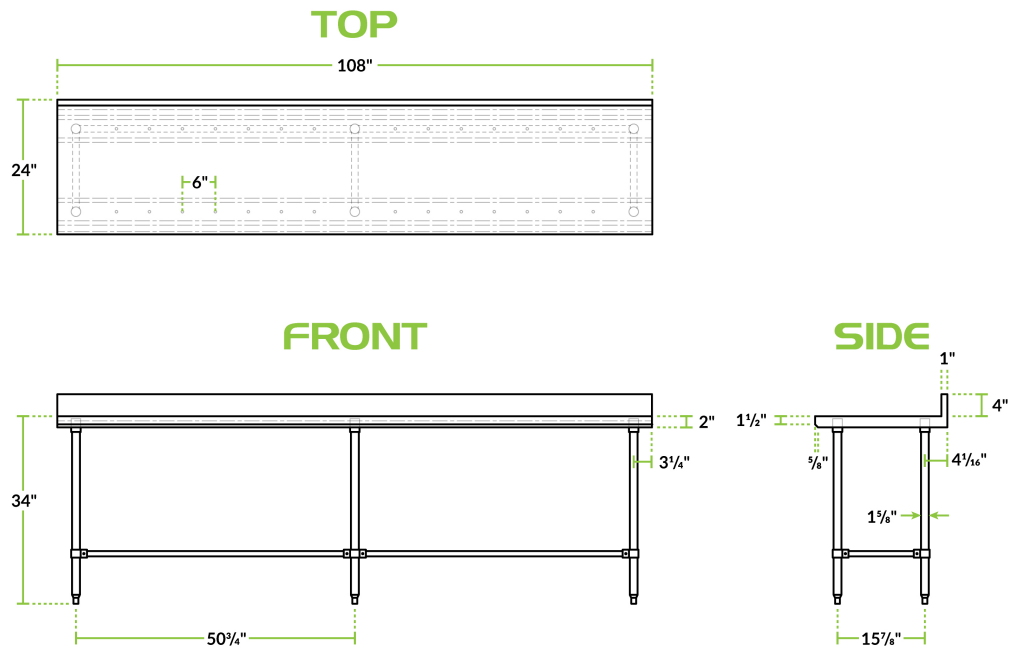

Regency Spec Line 24" x 108" 14-Gauge 304 Stainless Steel Commercial Open Base Work Table with 4" Backsplash

#600WTS24108B

Technical Data

Length	108 Inches
Width	24 Inches
Height	38 Inches
Backsplash Height	4 Inches
Work Surface Height	34 Inches
Backsplash	With Backsplash
Base Style	Open
Configuration	Straight
Features	ADA Compliant NSF Listed

Features

- 14-gauge type 304 stainless steel top offers greater durability and corrosion-resistance than type 4
- 4" backsplash contains spills and keeps items from falling off the back
- 1 5/8" stainless steel legs with adjustable metal bullet feet
- Large table is perfect for multiple workers and a variety of prep tasks
- Open base allows for additional storage space and adjustable feet provide stability

Certifications

NSF Listed

ADA Compliant

Technical Data

Gauge	14 Gauge
Leg Construction	Stainless Steel
Number of Legs	6 Legs
Size	24" x 108"
Stainless Steel Type	Type 304
Table Style	Open Base
Tabletop Material	Stainless Steel
Top Capacity	600 lb.
Usage	Heavy Duty

Plan View

Notes & Details

This Regency Spec Line 24" x 108" stainless steel commercial open base work table is a versatile addition to your kitchen. Constructed from durable, easy-to-clean 14-gauge, 304-series stainless steel, this work table offers superior corrosion resistance and durability compared to other work tables made of 430-series stainless steel. Due to its stainless steel construction, it's built to withstand the daily tasks in your restaurant, cafe, or bakery. Great for rolling out dough or chopping fruits and vegetables, you can provide your staff with additional work space to complete tasks efficiently. To protect your walls during food prep, this work table features a 4" backsplash with a 1" return.