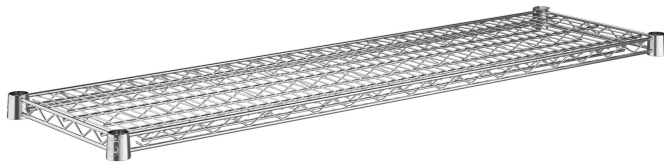

Regency Spec Line 14" x 48" NSF Stainless Steel Wire Shelf

#460SW1448

Technical Data

Length	48 Inches
Width	14 Inches
Capacity	700 lb.
Color	Silver
Component Type	Shelves
Features	Corrosion-Resistant NSF Certified
Finish	Stainless Steel
Material	Stainless Steel
Stainless Steel Type	Type 304

Features

- Suitable for both wet and dry environments
- Ideal for a variety of storage applications
- Includes 4 pairs of split sleeves
- Holds up to 700 lb.
- Durable type 304 stainless steel construction is resistant to corrosion

Certifications

Technical Data

Style	Vented
Type	Components Shelves
Usage	All Environments Dry Environments Garage Kitchens Moist Environments Outdoor Stock Rooms Walk-Ins Warehouse

Notes & Details

Use this Regency Spec Line 14" x 48" stainless steel wire shelf to outfit your facility with convenient storage. Made of thick, durable type 304 stainless steel wire, the shelf holds up to 700 lb., and because stainless steel is naturally corrosion-resistant, it isn't coated. This means that the shelf won't chip and leave patches of metal exposed to rust and corrode. As a result, the unit is perfect for any location and application where storage is needed. Whether set up in a damp dish room or used for storing dry, bulk ingredients, this shelf is the perfect choice! Thanks to its neutral color and classic design, it will even gracefully blend into front-of-house display and merchandising spaces. Plus, its high-quality design is commercial grade and delivers the reliable performance every business expects and needs.

Together with posts, additional shelves, and accessories (sold separately) of your choosing, you can use this shelf to create a customized storage solution to best meet your facility's needs and space. Four pairs of split sleeves are included for assembly.