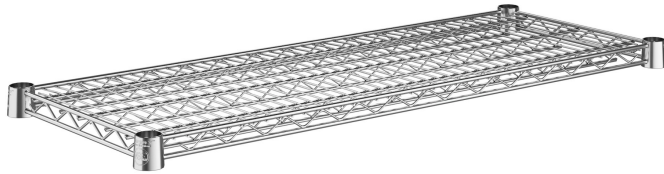

Regency Spec Line 14" x 36" NSF Stainless Steel Wire Shelf

#460SW1436

Technical Data

Length	36 Inches
Width	14 Inches
Capacity	700 lb.
Color	Silver
Component Type	Shelves
Features	Corrosion-Resistant NSF Certified
Finish	Stainless Steel
Material	Stainless Steel
Stainless Steel Type	Type 304

Features

- Durable type 304 stainless steel construction is resistant to corrosion
- Holds up to 700 lb.
- Suitable for both wet and dry environments
- Ideal for a variety of storage applications
- Includes 4 pairs of split sleeves

Certifications

Technical Data

Style	Vented
Type	Components Shelves
Usage	All Environments Dry Environments Garage Kitchens Moist Environments Outdoor Stock Rooms Walk-Ins Warehouse

Notes & Details

Use this Regency Spec Line 14" x 36" stainless steel wire shelf to outfit your facility with convenient storage. Made of thick, durable type 304 stainless steel wire, the shelf holds up to 700 lb., and because stainless steel is naturally corrosion-resistant, it isn't coated. This means that the shelf won't chip and leave patches of metal exposed to rust and corrode. As a result, the unit is perfect for any location and application where storage is needed. Whether set up in a damp dish room or used for storing dry, bulk ingredients, this shelf is the perfect choice! Thanks to its neutral color and classic design, it will even gracefully blend into front-of-house display and merchandising spaces. Plus, its high-quality design is commercial grade and delivers the reliable performance every business expects and needs.

Together with posts, additional shelves, and accessories (sold separately) of your choosing, you can use this shelf to create a customized storage solution to best meet your facility's needs and space. Four pairs of split sleeves are included for assembly.