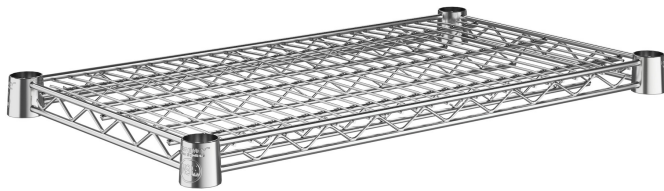

Regency Spec Line 14" x 24" NSF Stainless Steel Wire Shelf

#460SW1424

Technical Data

Length	24 Inches
Width	14 Inches
Capacity	700 lb.
Color	Silver
Component Type	Shelves
Features	Corrosion-Resistant NSF Certified
Finish	Stainless Steel
Material	Stainless Steel
Stainless Steel Type	Type 304

Features

- Durable type 304 stainless steel construction is resistant to corrosion
- Holds up to 700 lb.
- Suitable for both wet and dry environments
- Ideal for a variety of storage applications
- Includes 4 pairs of split sleeves

Certifications

Technical Data

Style	Vented
Type	Components Shelves
Usage	All Environments Dry Environments Garage Kitchens Moist Environments Outdoor Stock Rooms Walk-Ins Warehouse

Notes & Details

Use this Regency Spec Line 14" x 24" stainless steel wire shelf to outfit your facility with convenient storage. Made of thick, durable type 304 stainless steel wire, the shelf holds up to 700 lb., and because stainless steel is naturally corrosion-resistant, it isn't coated. This means that the shelf won't chip and leave patches of metal exposed to rust and corrode. As a result, the unit is perfect for any location and application where storage is needed. Whether set up in a damp dish room or used for storing dry, bulk ingredients, this shelf is the perfect choice! Thanks to its neutral color and classic design, it will even gracefully blend into front-of-house display and merchandising spaces. Plus, its high-quality design is commercial grade and delivers the reliable performance every business expects and needs.