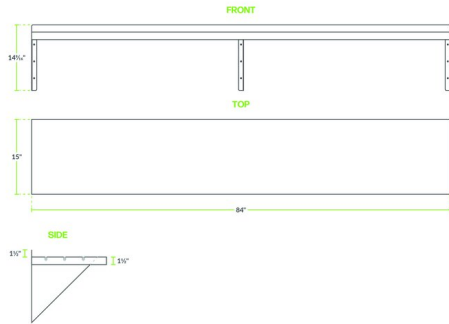

### Technical Data

Length	84 Inches
Width	15 Inches
Height	14 5/16 Inches
Backsplash Height	1 1/2 Inches
Backsplash	With Backsplash
Capacity	555 lb.
Color	Silver
Features	NSF Certified
Gauge	16 Gauge

### Features

- Made of 16 gauge type 430 stainless steel
- Measures 15" x 84"
- Includes three support brackets (mounting hardware sold separately)
- Maximum weight capacity of 555 lb.
- 1 1/2" turned down front and 1 1/2" rear upturn

## Technical Data

Material	Stainless Steel
Style	Solid
Type	Wall Shelves

## Plan View