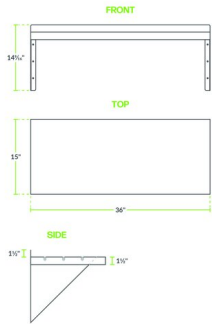

Regency SW1536-3-18-V 18 Gauge Stainless Steel 15" x 36" Solid Wall Shelf

#600WS1536

Technical Data

Length	36 Inches
Width	15 Inches
Height	14 9/16 Inches
Backsplash Height	1 1/2 Inches
Backsplash	With Backsplash
Capacity	300 lb.
Color	Silver
Features	NSF Certified
Gauge	18 Gauge

Features

- Made of 18 gauge type 430 stainless steel
- Measures 15" x 36"
- Includes two support brackets (mounting hardware sold separately)
- Maximum weight capacity of 300 lb.
- 1 1/2" turned down front, 1 1/2" rear upturn

Certifications

Technical Data

Material	Stainless Steel
Style	Solid
Type	Wall Shelves

Plan View

Notes & Details

Keep food, dishes, or other small items from cluttering your work area with this Regency 15" x 36" solid stainless steel wall shelf. This shelf is made of 18 gauge, 430 stainless steel with a #4 finish and comes with 2 support brackets to provide extra strength.

The corners of this shelf are solid welded and polished to a matching finish and all raw edges are ground smooth so that they are free from sharp edges. This shelf has a maximum capacity of 300 lb.

Installation hardware sold separately.