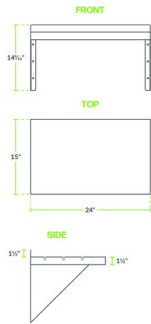

Regency SW1524-3-18-V 18 Gauge Stainless Steel 15" x 24" Solid Wall Shelf

#600WS1524

Technical Data

Length	24 Inches
Width	15 Inches
Height	14 9/16 Inches
Backsplash Height	1 1/2 Inches
Backsplash	With Backsplash
Capacity	255 lb.
Color	Silver
Features	NSF Certified
Gauge	18 Gauge

Features

- Made of 18 gauge type 430 stainless steel
- Measures 15" x 24"
- Includes two support brackets (mounting hardware sold separately)
- Maximum weight capacity of 255 lb.
- 1 1/2" turned down front, 1 1/2" rear upturn

Certifications

Technical Data

Material	Stainless Steel
Style	Solid
Type	Wall Shelves

Plan View

609W51534

Notes & Details

Keep food, dishes, or other small items from cluttering your work area with this Regency 15" x 24" solid stainless steel wall shelf. This shelf is made of 18 gauge, 430 stainless steel with a #4 finish and comes with 2 support brackets to provide extra strength.

The corners of this shelf are solid welded and polished to a matching finish and all raw edges are ground smooth so that they are free from sharp edges. This shelf has a maximum capacity of 255 lb.

Installation hardware sold separately.