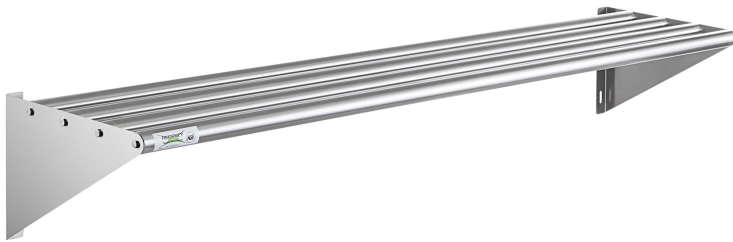

Regency 16" x 72" Stainless Steel Tubular Wall Mounted Shelf

#600TWMS1672

Technical Data

Length	72 Inches
Width	16 Inches
Height	11 1/4 Inches
Assembled	Assembly Required
Color	Silver
Features	NSF Listed
Gauge	16 Gauge
Material	Stainless Steel
Stainless Steel Type	Type 304

Features

- 16-gauge stainless steel tubing
- Includes 2 support brackets
- Ships unassembled for additional cost savings
- Perfect for busy dish rooms
- Mounting hardware sold separately

Certifications

Technical Data

Style	Tubular Wall Mounted
Type	Wall Shelves

Notes & Details

Use the Regency 16" x 72" tubular wall mounted shelf to hold glass racks and bus tubs in your busy dish room! Great for drying and storing applications, it's made of 1 5/8" diameter, 16 gauge stainless steel tubing with 16 gauge, type 304 series stainless steel side brackets.