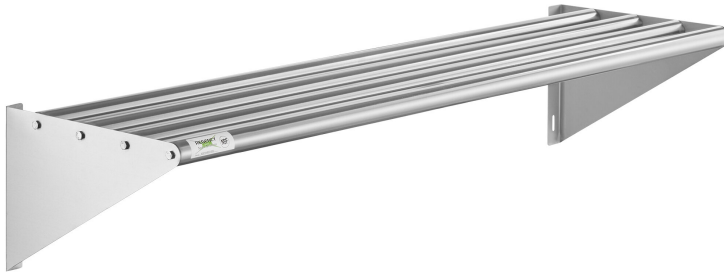

Regency 16" x 60" Stainless Steel Tubular Wall Mounted Shelf

#600TWMS1660

Technical Data

| | |
|----------------------|-------------------|
| Length | 60 Inches |
| Width | 16 Inches |
| Height | 11 1/4 Inches |
| Assembled | Assembly Required |
| Color | Silver |
| Features | NSF Listed |
| Gauge | 16 Gauge |
| Material | Stainless Steel |
| Stainless Steel Type | Type 304 |

Features

- 16-gauge stainless steel tubing
- Includes 2 support brackets
- Ships unassembled for additional cost savings
- Perfect for busy dish rooms
- Mounting hardware sold separately

Certifications

Technical Data

| | |
|-------|-------------------------|
| Style | Tubular Wall Mounted |
| Type | Wall Shelves |

Notes & Details

Use the Regency 16" x 60" tubular wall mounted shelf to hold glass racks and bus tubs in your busy dish room! Great for drying and storing applications, it's made of 1 5/8" diameter, 16 gauge stainless steel tubing with 16 gauge, type 304 series stainless steel side brackets.