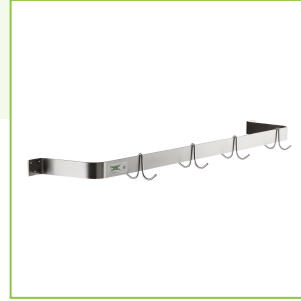

Regency 48" Stainless Steel Wall Mounted Single Line Pot Rack with 4 Double Prong Hooks

#600SLW48

Technical Data

Length	53 Inches
Width	8 1/2 Inches
Height	2 Inches
Usable Length	48 Inches
Color	Silver
Material	Stainless Steel
Mounting Style	Wall Mounted
Number of Hooks	4 Hooks
Type	Single Rack

Features

- 4 feet in length
- Made of type 304 stainless steel
- Includes 4 pot hooks
- Easy to clean
- Pre-drilled holes make installation easy

Notes & Details

Use this 48" single line pot rack as a sturdy, space-saving solution for your commercial kitchen. Made of type 304 stainless steel that is 3/16" thick, this rack is durable and easy to clean. It includes a total of four pot hooks, one per foot, to help organize and save space in the kitchen.