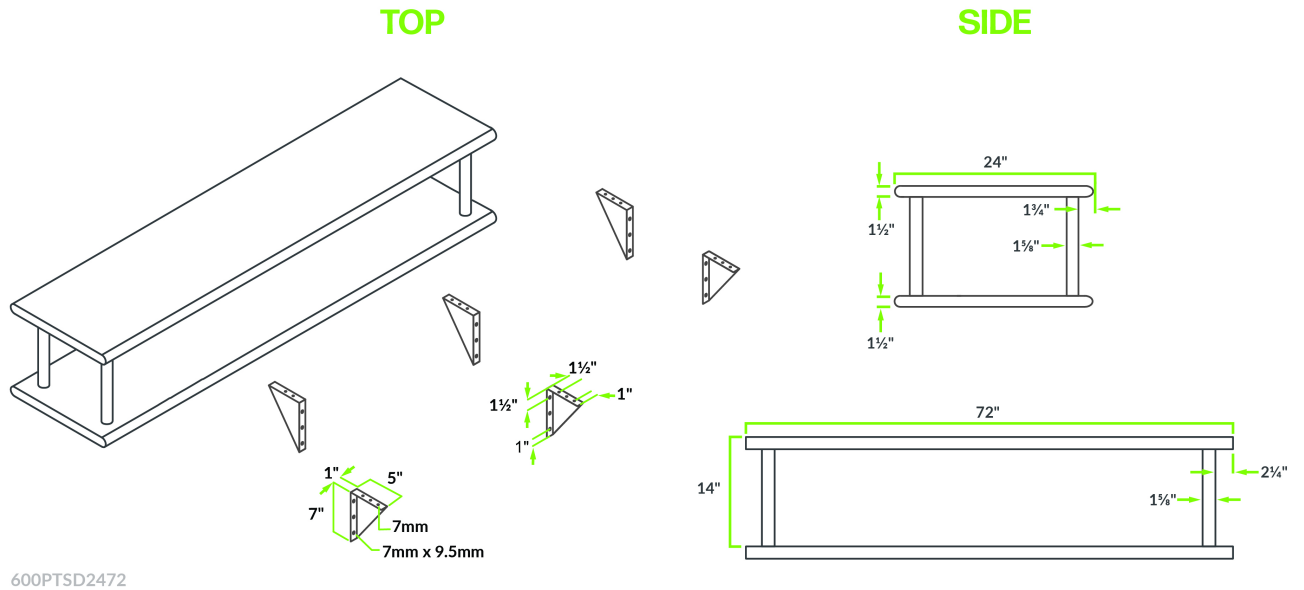

Regency 16-Gauge Type 304 Stainless Steel Pass-Through Shelf with Overshelf - 24" x 72"

#600PTSD2472

Technical Data

Length	72 Inches
Width	24 Inches
Height	14 Inches
Color	Silver
Features	NSF Listed Overshelf
Gauge	16 Gauge
Material	Stainless Steel
Number of Shelves	2 Shelves

Features

- Provides a convenient place for servers to pick up orders
- 24" x 72" size provides plenty of space for plates, bowls, and trays
- Made of durable type 304, 16-gauge stainless steel
- Includes mounting brackets for installation
- Resistant to corrosion and rust

Certifications

Technical Data

Stainless Steel Type	Type 304
Style	Pass-Through
Type	Shelves

Plan View

Notes & Details

This Regency 24" x 72" pass-through shelf provides a convenient place for servers to pick up their orders! Since this shelf comes with both a pass-through shelf and an overshelf, it offers twice the amount of surface area where plates of hot food can be placed for pickup. Because it is made of 16-gauge type 304 stainless steel that makes it exceptionally resistant to corrosion, this shelf can be confidently installed in your kitchen without fear of rust or corrosion. The solid, flat surface is 24" wide, ensuring your dishes, bowls, and trays will fit on the shelf securely.

This pass-through shelf is made of durable type 304, 16-gauge stainless steel for the shelf and features a 1 1/2" sanitary rolled front and back edges with square ends. As a result, it makes for a reliable, long-lasting storage solution perfect for business applications. The classic stainless steel finish on this shelf and its sleek design makes it an excellent option for your restaurant, ensuring that it will blend in with any decor. Designed for a wall that is 12 1/2" thick or less, this shelf includes 6 cantilever brackets to simplify installation and allow you to install the shelf where you want it. For added convenience, the hardware is included to mount the brackets to the shelf. The wall mounting hardware is sold separately.