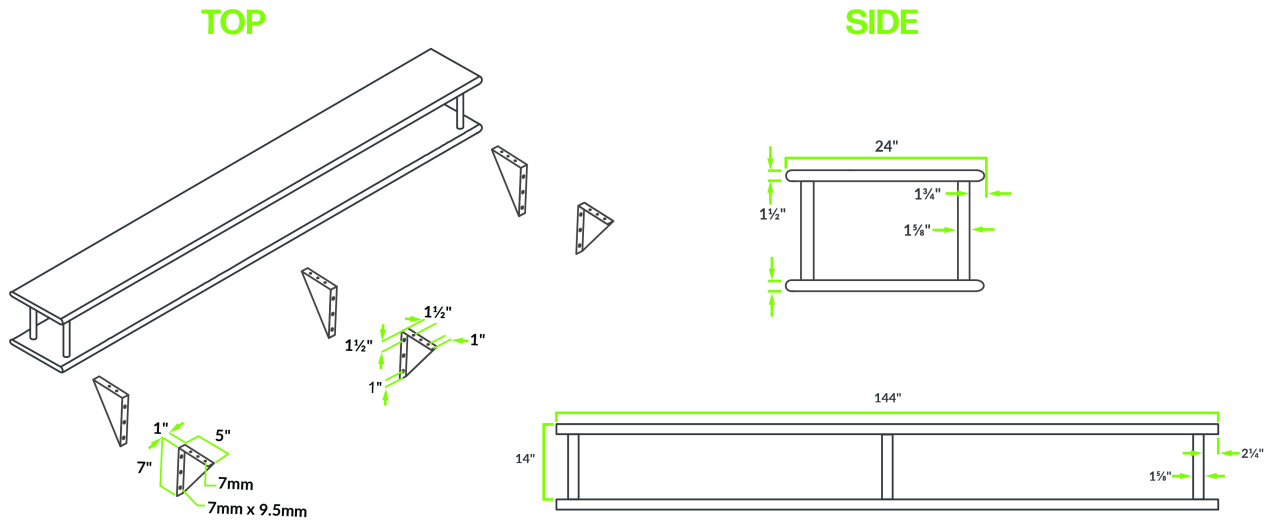

Technical Data

Stainless Steel Type	Type 304
Style	Pass-Through
Type	Shelves

Plan View

600PTSD24144

Notes & Details

This Regency 24" x 144" pass-through shelf provides a convenient place for servers to pick up their orders! Since this shelf comes with both a pass-through shelf and an overshell, it offers twice the amount of surface area where plates of hot food can be placed for pickup. Because it is made of 16-gauge type 304 stainless steel that makes it exceptionally resistant to corrosion, this shelf can be confidently installed in your kitchen without fear of rust or corrosion. The solid, flat surface is 24" wide, ensuring your dishes, bowls, and trays will fit on the shelf securely.

This pass-through shelf is made of durable type 304, 16-gauge stainless steel for the shelf and features a 1 1/2" sanitary rolled front and back edges with square ends. As a result, it makes for a reliable, long-lasting storage solution perfect for business applications. The classic stainless steel finish on this shelf and its sleek design makes it an excellent option for your restaurant, ensuring that it will blend in with any decor. Designed for a wall that is 12 1/2" thick or less, this shelf includes 6 cantilever brackets to simplify installation and allow you to install the shelf where you want it. For added convenience, the hardware is included to mount the brackets to the shelf. The wall mounting hardware is sold separately.

⚠ WARNING: This product can expose you to chemicals including lead, which are known to the State of California to cause cancer, birth defects, or other reproductive harm. For more information, go to www.p65warnings.ca.gov.