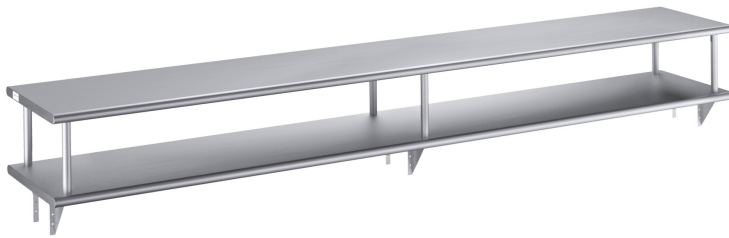

## Regency 16-Gauge Type 304 Stainless Steel Pass-Through Shelf with Overshelf - 24" x 144"

#600PTSD24144

### Technical Data

Length	144 Inches
Width	24 Inches
Height	14 Inches
Color	Silver
Features	NSF Listed Overshelf
Gauge	16 Gauge
Material	Stainless Steel
Number of Shelves	2 Shelves

### Features

- Provides a convenient place for servers to pick up orders
- 24" x 144" size provides plenty of space for plates, bowls, and trays
- Made of durable type 304, 16-gauge stainless steel
- Includes mounting brackets for installation
- Resistant to corrosion and rust

## Notes & Details

This Regency 24" x 144" pass-through shelf provides a convenient place for servers to pick up their orders! Since this shelf comes with both a pass-through shelf and an overshell, it offers twice the amount of surface area where plates of hot food can be placed for pickup. Because it is made of 16-gauge type 304 stainless steel that makes it exceptionally resistant to corrosion, this shelf can be confidently installed in your kitchen without fear of rust or corrosion. The solid, flat surface is 24" wide, ensuring your dishes, bowls, and trays will fit on the shelf securely.