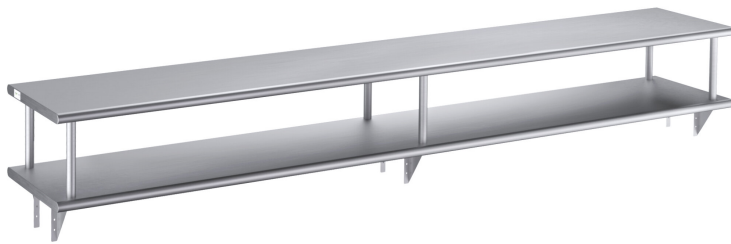

Regency 16-Gauge Type 304 Stainless Steel Pass-Through Shelf with Overshelf - 24" x 132"

#600PTSD24132

Technical Data

Length	132 Inches
Width	24 Inches
Height	14 Inches
Color	Silver
Features	NSF Listed Overshelf
Gauge	16 Gauge
Material	Stainless Steel
Number of Shelves	2 Shelves

Features

- Provides a convenient place for servers to pick up orders
- 24" x 132" size provides plenty of space for plates, bowls, and trays
- Made of durable type 304, 16-gauge stainless steel
- Includes mounting brackets for installation
- Resistant to corrosion and rust

Certifications