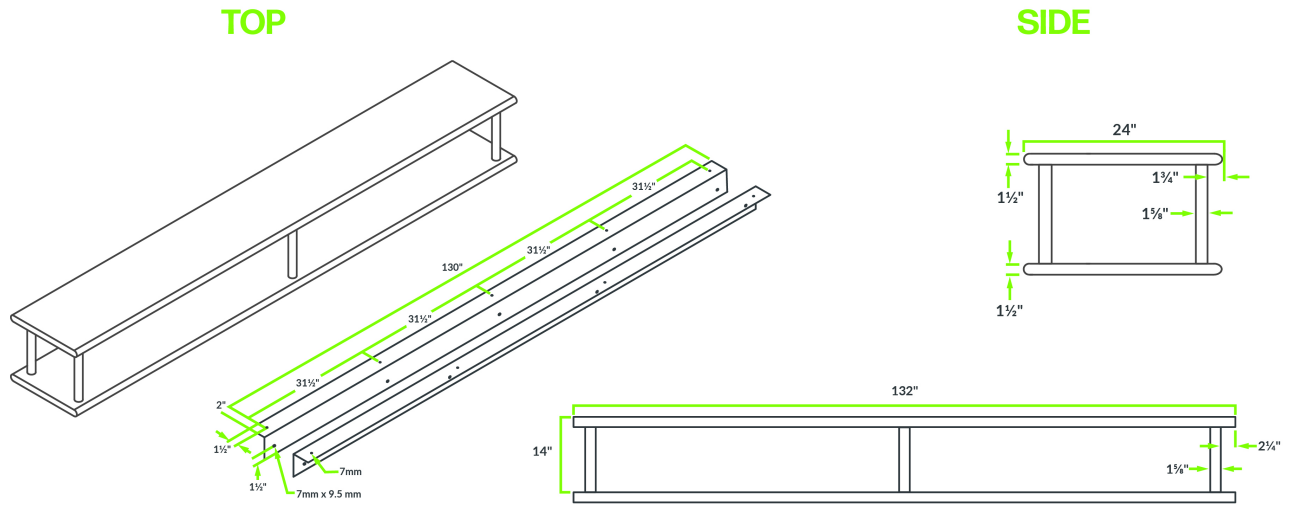

Regency 16-Gauge Type 304 Stainless Steel Pass-Through Shelf with Overshelf - 24" x 132"

#600PTSD24132

Technical Data

Length	132 Inches
Width	24 Inches
Height	14 Inches
Color	Silver
Features	NSF Listed Overshelf
Gauge	16 Gauge
Material	Stainless Steel
Number of Shelves	2 Shelves

Features

- Provides a convenient place for servers to pick up orders
- 24" x 132" size provides plenty of space for plates, bowls, and trays
- Made of durable type 304, 16-gauge stainless steel
- Includes mounting brackets for installation
- Resistant to corrosion and rust

Certifications

Technical Data

Stainless Steel Type	Type 304
Style	Pass-Through
Type	Shelves

Plan View

600PTSD24132

Notes & Details

This Regency 24" x 132" pass-through shelf provides a convenient place for servers to pick up their orders! Since this shelf comes with both a pass-through shelf and an overshelf, it offers twice the amount of surface area where plates of hot food can be placed for pickup. Because it is made of 16-gauge type 304 stainless steel that makes it exceptionally resistant to corrosion, this shelf can be confidently installed in your kitchen without fear of rust or corrosion. The solid, flat surface is 24" wide, ensuring your dishes, bowls, and trays will fit on the shelf securely.