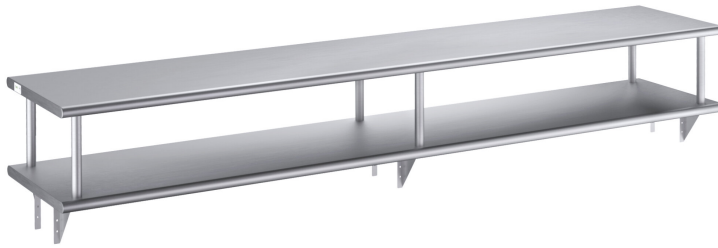

Regency 16-Gauge Type 304 Stainless Steel Pass-Through Shelf with Overshelf - 24" x 120"

#600PTSD24120

Technical Data

Length	120 Inches
Width	24 Inches
Height	14 Inches
Color	Silver
Features	NSF Listed Overshelf
Gauge	16 Gauge
Material	Stainless Steel
Number of Shelves	2 Shelves

Features

- Provides a convenient place for servers to pick up orders
- 24" x 120" size provides plenty of space for plates, bowls, and trays
- Made of durable type 304, 16-gauge stainless steel
- Includes mounting brackets for installation
- Resistant to corrosion and rust

Certifications