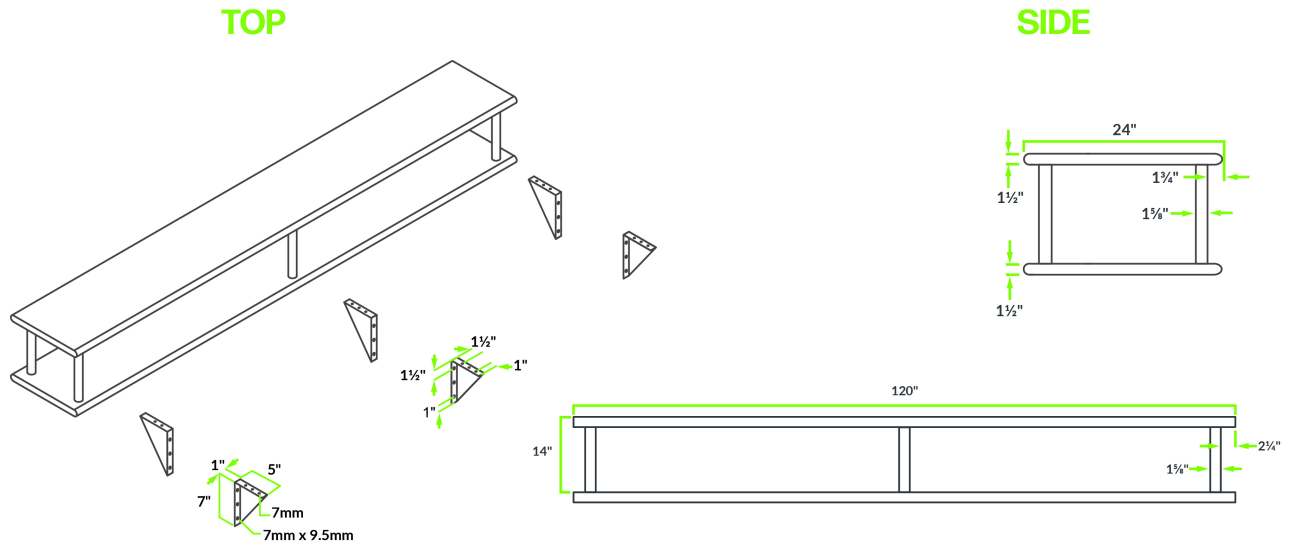

Regency 16-Gauge Type 304 Stainless Steel Pass-Through Shelf with Overshelf - 24" x 120"

#600PTSD24120

Technical Data

Length	120 Inches
Width	24 Inches
Height	14 Inches
Color	Silver
Features	NSF Listed Overshelf
Gauge	16 Gauge
Material	Stainless Steel
Number of Shelves	2 Shelves

Features

- Provides a convenient place for servers to pick up orders
- 24" x 120" size provides plenty of space for plates, bowls, and trays
- Made of durable type 304, 16-gauge stainless steel
- Includes mounting brackets for installation
- Resistant to corrosion and rust

Certifications

Technical Data

Stainless Steel Type	Type 304
Style	Pass-Through
Type	Shelves

Plan View

600PTSD24120

Notes & Details

This Regency 24" x 120" pass-through shelf provides a convenient place for servers to pick up their orders! Since this shelf comes with both a pass-through shelf and an overshell, it offers twice the amount of surface area where plates of hot food can be placed for pickup. Because it is made of 16-gauge type 304 stainless steel that makes it exceptionally resistant to corrosion, this shelf can be confidently installed in your kitchen without fear of rust or corrosion. The solid, flat surface is 24" wide, ensuring your dishes, bowls, and trays will fit on the shelf securely.