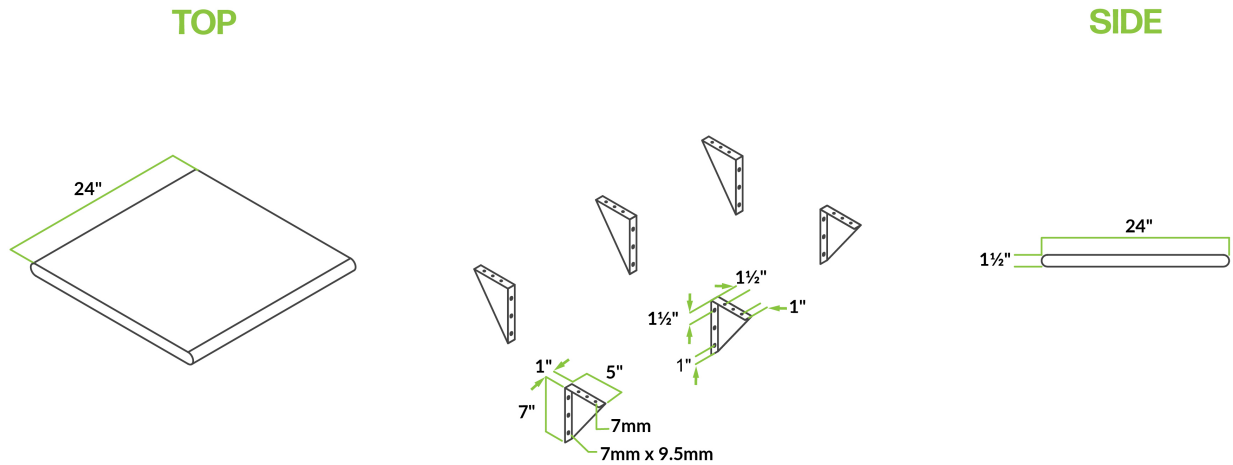

Regency 16-Gauge Type 304 Stainless Steel Pass-Through Shelf - 24" x 24"

#600PTS2424

Technical Data

Length	24 Inches
Width	24 Inches
Height	1 1/2 Inches
Capacity	540 lb.
Color	Silver
Features	NSF Listed
Gauge	16 Gauge
Material	Stainless Steel
Number of Shelves	1 Shelf

Features

- Provides a convenient place for servers to pick up orders
- 24" x 24" size provides plenty of space for plates, bowls, and trays
- Made of durable type 304, 16-gauge stainless steel
- Includes mounting brackets for installation
- Resistant to corrosion and rust

Certifications

Technical Data

Stainless Steel Type	Type 304
Style	Pass-Through
Type	Shelves

Plan View

600PTS2424

Notes & Details

This Regency 24" x 24" pass-through shelf provides a convenient place for servers to pick up their orders! Because it is made of 16-gauge type 304 stainless steel that makes it exceptionally resistant to corrosion, this shelf can be confidently installed in your kitchen without fear of rust or corrosion. The solid, flat surface is 24" wide, ensuring your dishes, bowls, and trays will fit on the shelf securely.