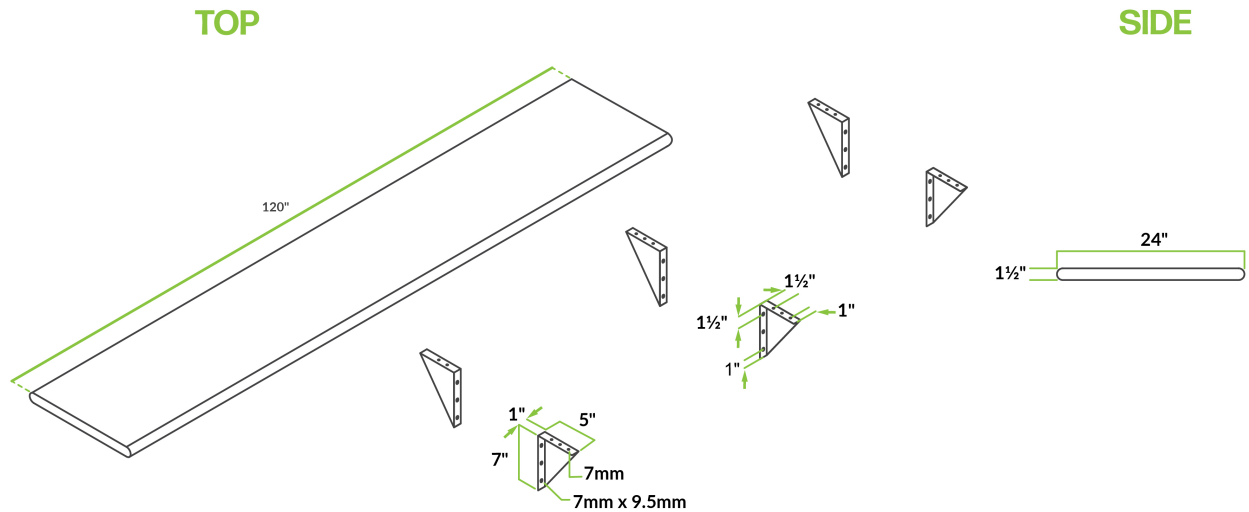

Technical Data

Stainless Steel Type	Type 304
Style	Pass-Through
Type	Shelves

Plan View

600PTS24120

Notes & Details

This Regency 24" x 120" pass-through shelf provides a convenient place for servers to pick up their orders! Because it is made of 16-gauge type 304 stainless steel that makes it exceptionally resistant to corrosion, this shelf can be confidently installed in your kitchen without fear of rust or corrosion. The solid, flat surface is 24" wide, ensuring your dishes, bowls, and trays will fit on the shelf securely.

This pass-through shelf is made of durable type 304, 16-gauge stainless steel for the shelf and features a 1 1/2" sanitary rolled front and back edges with square ends. As a result, it makes for a reliable, long-lasting storage solution perfect for business applications. The classic stainless steel finish on this shelf and its sleek design makes it an excellent option for your restaurant, ensuring that it will blend in with any decor. Designed for a wall that is 12 1/2" thick or less, this shelf includes 6 cantilever brackets to simplify installation and allow you to install the shelf where you want it. For added convenience, the hardware is included to mount the brackets to the shelf. The wall mounting hardware is sold separately.

⚠ WARNING: This product can expose you to chemicals including lead, which are known to the State of California to cause cancer, birth defects, or other reproductive harm. For more information, go to www.p65warnings.ca.gov.