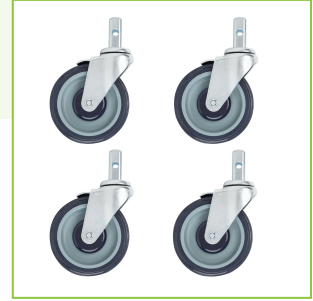

Regency 5" Polyurethane Swivel Stem Casters With Brakes for Sheet Pan Racks - 4/Pack

#600CASTHD4P

Technical Data

Diameter	5 Inches
Application	Mobile Storage and Tables / Stands
Capacity	875 lb.
Caster Type	Stem
Features	Brakes Included
Number of Casters	4 Casters
Type	Casters
Wheel Material	Polyurethane

Features

- Fits Regency and other popular aluminum sheet pan racks
- 5" polyurethane swivel caster
- Includes brake
- 875 lb. total weight capacity per 4 casters
- Makes moving Regency sheet pan racks a breeze

Notes & Details

These Regency 5" polyurethane soft tread swivel casters come equipped with reliable brakes and are direct replacements for the casters that come standard on many Regency sheet pan racks. These heavy-duty, polyurethane non-marking casters enable a smooth, quiet ride, and will fit almost all sheet pan racks that are made of aluminum.