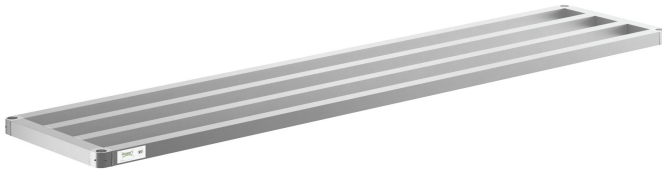

Regency Top Shelf for 20" x 93" Keg Racks

#600AKR93TOP

Technical Data

Color	Silver
Features	NSF Listed
Material	Aluminum
Style	Adjustable
Type	Shelves
Weight Capacity	185 lb.

Features

- Direct replacement for original part
- Holds small items to keep your keg rack organized; 185 lb. capacity
- Can be used as a replacement, or to add another shelf to a Regency 20" x 93" keg rack
- Aluminum construction is great for dry storage of your most popular brews
- Shelf height can be adjusted to fit your needs

Certifications

Notes & Details

This Regency top shelf is a perfect replacement for the one that came standard on the top of 20" x 93" keg racks. It is made from durable and lightweight aluminum and holds up to 185 lb. This makes it a great way to store small, lighter items and keep your storage area organized. Additionally, you can use this shelf as an add-on for your keg rack and customize your setup for more storage. And since the shelf height is adjustable, you can easily move it and the other shelves around to accommodate your new layout.