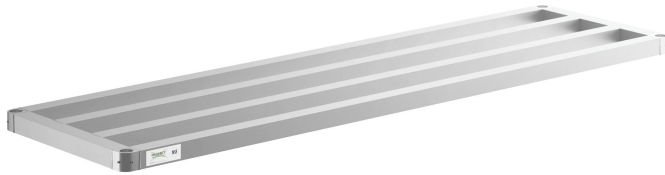

Regency Top Shelf for 20" x 72" Keg Racks

#600AKR72TOP

Technical Data

Color	Silver
Features	NSF Listed
Material	Aluminum
Style	Adjustable
Type	Shelves
Weight Capacity	150 lb.

Features

- Direct replacement for original part
- Holds small items to keep your keg rack organized; 150 lb. capacity
- Can be used as a replacement, or to add another shelf to a Regency 20" x 72" keg rack
- Aluminum construction is great for dry storage of your most popular brews
- Shelf height can be adjusted to fit your needs

Certifications

Notes & Details

This Regency top shelf is a perfect replacement for the one that came standard on the top of 20" x 72" keg racks. It is made from durable and lightweight aluminum and holds up to 150 lb. This makes it a great way to store small, lighter items and keep your storage area organized. Additionally, you can use this shelf as an add-on for your keg rack and customize your setup for more storage. And since the shelf height is adjustable, you can easily move it and the other shelves around to accommodate your new layout.