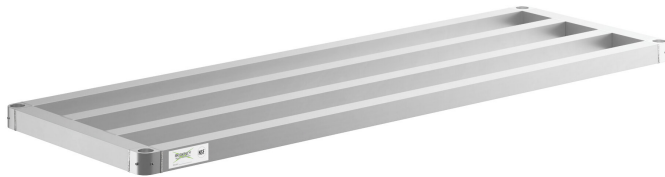

## Regency Top Shelf for 20" x 60" Keg Racks

#600AKR60TOP

### Technical Data

Color	Silver
Features	NSF Listed
Material	Aluminum
Style	Adjustable
Type	Shelves
Weight Capacity	125 lb.

### Features

- Direct replacement for original part
- Holds small items to keep your keg rack organized; 125 lb. capacity
- Can be used as a replacement, or to add another shelf to a Regency 20" x 60" keg rack
- Aluminum construction is great for dry storage of your most popular brews
- Shelf height can be adjusted to fit your needs

## Notes & Details

This Regency top shelf is a perfect replacement for the one that came standard on the top of 20" x 60" keg racks. It is made from durable and lightweight aluminum and holds up to 125 lb. This makes it a great way to store small, lighter items and keep your storage area organized. Additionally, you can use this shelf as an add-on for your keg rack and customize your setup for more storage. And since the shelf height is adjustable, you can easily move it and the other shelves around to accommodate your new layout.