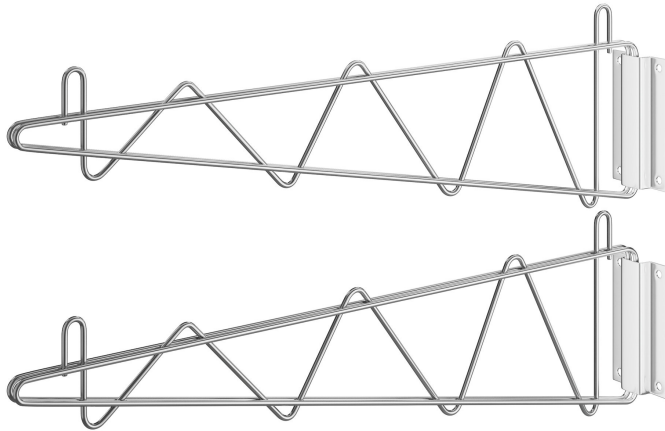

Regency 24" Deep Wall Mounting Bracket for Chrome Wire Shelving - 2/Set

#460SB24X

Technical Data

Length	24 Inches
Width	2 3/4 Inches
Height	3 1/2 Inches
Capacity	360 lb.
Color	Silver
Component Type	Wall Brackets
Features	NSF Certified
Finish	Chrome
Material	Metal Wire Steel

Features

- Suitable for dry environments
- Classic style ideal for retail or back-of-house use
- Concrete installation mounting hardware included
- 24" deep
- For chrome wire shelving

Certifications

Technical Data

Style	Vented
Type	Components
Usage	Dry Environments Front of House Garage Kitchens Retail Stock Rooms Warehouse

Notes & Details

As part of the Regency Space Solutions' wire shelving collection, this pair of 24" deep wall mounting brackets are designed to mount one Regency Space Solutions chrome wire shelf. They feature a 1/4" diameter chrome plated steel wire for maximum durability and strength. Each bracket is specifically constructed to work with any length of 24" deep Regency Space Solutions chrome wire shelving.