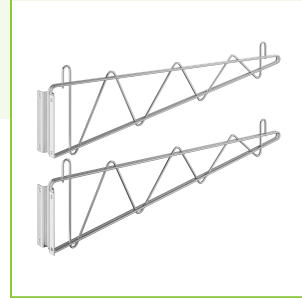

Regency 24" Deep Wall Mounting Bracket for Chrome Wire Shelving - 2/Set

#460SB24X

Technical Data

Length	24 Inches
Width	2 3/4 Inches
Height	3 1/2 Inches
Capacity	360 lb.
Color	Silver
Component Type	Wall Brackets
Features	NSF Certified
Finish	Chrome
Material	Metal Wire Steel

Features

- Suitable for dry environments
- Classic style ideal for retail or back-of-house use
- Concrete installation mounting hardware included
- 24" deep
- For chrome wire shelving

Certifications

Technical Data

Style	Vented
Type	Components
Usage	Dry Environments Front of House Garage Kitchens Retail Stock Rooms Warehouse

Notes & Details

As part of the Regency Space Solutions' wire shelving collection, this pair of 24" deep wall mounting brackets are designed to mount one Regency Space Solutions chrome wire shelf. They feature a 1/4" diameter chrome plated steel wire for maximum durability and strength. Each bracket is specifically constructed to work with any length of 24" deep Regency Space Solutions chrome wire shelving.