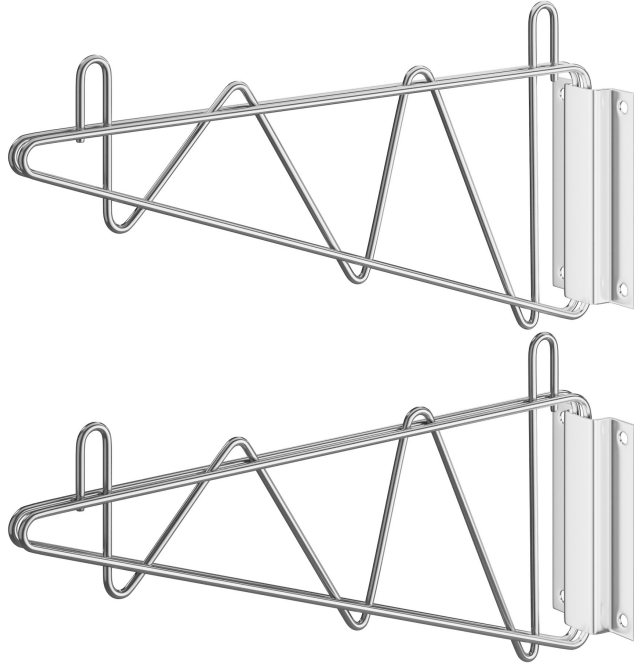

## Regency 14" Deep Wall Mounting Bracket for Chrome Wire Shelving - 2/Set

#460SB14X

### Technical Data

Length	14 Inches
Width	2 3/4 Inches
Height	3 1/2 Inches
Capacity	360 lb.
Color	Silver
Component Type	Wall Brackets
Features	NSF Certified
Finish	Chrome
Material	Metal Wire Steel

### Features

- Suitable for dry environments
- Classic style ideal for retail or back-of-house use
- Concrete installation mounting hardware included
- 14" deep
- For chrome wire shelving

## Notes & Details

As part of the Regency Space Solutions wire shelving collection, this pair of 14" deep wall mounting brackets are designed to mount one Regency Space Solutions chrome wire shelf. They feature a 1/4" diameter chrome plated steel wire for maximum durability and strength. Each bracket is specifically constructed to work with any length of 14" deep Regency Space Solutions chrome wire shelving.