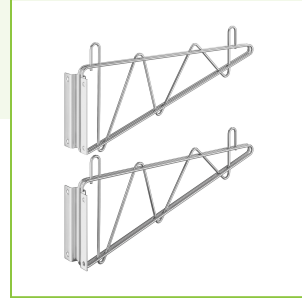

## Regency 14" Deep Wall Mounting Bracket for Chrome Wire Shelving - 2/Set

#460SB14X

### Technical Data

Length	14 Inches
Width	2 3/4 Inches
Height	3 1/2 Inches
Capacity	360 lb.
Color	Silver
Component Type	Wall Brackets
Features	NSF Certified
Finish	Chrome
Material	Metal Wire Steel

### Features

- Suitable for dry environments
- Classic style ideal for retail or back-of-house use
- Concrete installation mounting hardware included
- 14" deep
- For chrome wire shelving

## Notes & Details

As part of the Regency Space Solutions wire shelving collection, this pair of 14" deep wall mounting brackets are designed to mount one Regency Space Solutions chrome wire shelf. They feature a 1/4" diameter chrome plated steel wire for maximum durability and strength. Each bracket is specifically constructed to work with any length of 14" deep Regency Space Solutions chrome wire shelving.