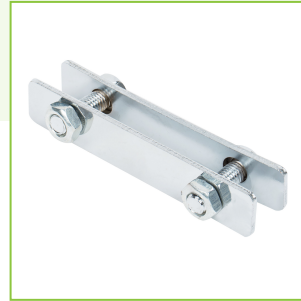

Regency Chrome Plate and Bolt Set

#460PLTSBLTSC

Technical Data

Length	4 Inches
Width	1 1/4 Inches
Height	3/4 Inch
Color	Silver
Hardware Type	Nut Components
Material	Steel
Type	Plate and Bolt Sets

Features

- Helps keep your chrome security cage properly assembled
- Includes 2 plates, 2 bolts, and 2 nuts
- Serves as a direct replacement set

Notes & Details

Ensure that your Regency chrome security cage is properly assembled with the Regency chrome plate and bolt set! If you lost one of your plate and bolt sets while setting up your security kit, use this item as a replacement. To use, simply align the two plates around your cage components and attach the nuts to the bolts with your thumb and index finger. It's that easy! Keep your prized liquors, kegs, or wine safe from tampering by ensuring that your security cage is properly installed.