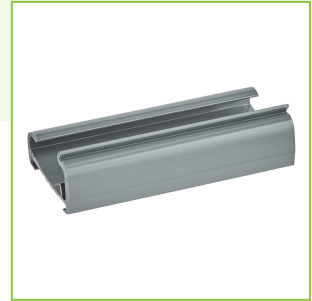

Regency 3" x 1 1/4" Gray Label Holder

#460LABLG3IN

Technical Data

Length	3 Inches
Height	1 1/4 Inches
Color	Gray
Material	Plastic
Type	Label Holders

Features

- Holds and clearly displays labels
- Excellent for stock rooms, janitorial closets, walk-in refrigerators, and more
- Fits standard commercial shelving
- Easily snaps onto shelf edge
- Label slides inside
- Versatile design fits shelving with 1-1/4" wide rail & 1-1/8" wide rail

Notes & Details

This Regency shelf label holder securely holds and displays most commercial labels to help keep your stock room, janitorial closet, or walk-in cooler organized. Whether you need to label food products, janitorial supplies, or housekeeping amenities, simply snap this label holder on to the edge of your commercial wire shelving, insert a label (sold separately), and enjoy being able to find things more easily and put them away in the correct place. For convenience, this gray plastic label holder fits standard commercial shelving. It effortlessly snaps onto a shelf, and the appropriate label is easily slid inside to help keep your business organized.