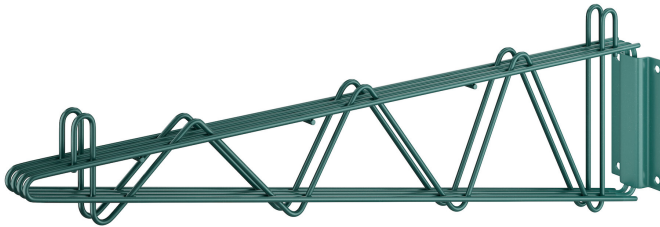

Regency 24" Deep Double Wall Mounting Bracket for Adjoining Green Epoxy Wire Shelving

#460GDB24X

Technical Data

Length	24 Inches
Width	2 3/4 Inches
Height	3 1/2 Inches
Capacity	180 lb.
Color	Green
Component Type	Wall Brackets
Features	NSF Certified
Finish	Green Epoxy
Material	Metal Wire Steel

Features

- Suitable for moist/humid environments
- Classic style ideal for retail use
- Concrete installation mounting hardware included
- 24" deep
- Adjoins ends of two shelves

Certifications

Technical Data

Style	Vented
Type	Components
Usage	All Environments Dry Environments Kitchens Moist Environments Walk-Ins

Notes & Details

As part of the Regency Space Solutions wire shelving collection, this 24" deep wall mounting bracket is designed to hold adjoining Regency Space Solutions green epoxy wire shelves for wall mounting. It features a 1/4" diameter steel wire for maximum durability and a green epoxy coating designed to withstand damp conditions without deteriorating. Each bracket is specifically constructed to work with any length of 24" deep Regency Space Solutions green epoxy wire shelving.