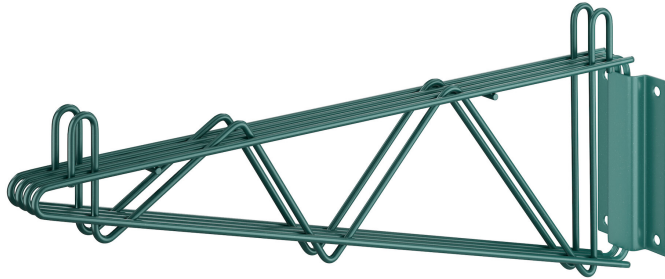

Regency 18" Deep Double Wall Mounting Bracket for Adjoining Green Epoxy Wire Shelving

#460GDB18X

Technical Data

Length	18 Inches
Width	2 3/4 Inches
Height	3 1/2 Inches
Capacity	180 lb.
Color	Green
Component Type	Wall Brackets
Features	NSF Certified
Finish	Green Epoxy
Material	Metal Wire Steel

Features

- Suitable for moist/humid environments
- Classic style ideal for retail use
- Concrete installation mounting hardware included
- 18" deep
- Adjoins ends of two shelves

Certifications

Technical Data

Style	Vented
Type	Components
Usage	All Environments Dry Environments Kitchens Moist Environments Walk-Ins

Notes & Details

As part of the Regency Space Solutions' wire shelving collection, this 18" deep wall mounting bracket is designed to hold adjoining Regency Space Solutions green epoxy wire shelves for wall mounting. It features a 1/4" diameter steel wire for maximum durability and a green epoxy coating designed to withstand damp conditions without deteriorating. Each bracket is specifically constructed to work with any length of 18" deep Regency Space Solutions green epoxy wire shelving.