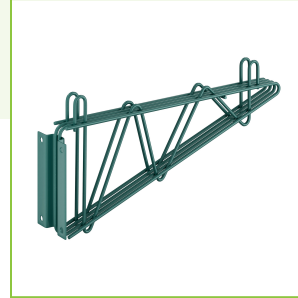

Regency 14" Deep Double Wall Mounting Bracket for Adjoining Green Epoxy Wire Shelving

#460GDB14X

Technical Data

Length	14 Inches
Width	2 3/4 Inches
Height	3 1/2 Inches
Capacity	180 lb.
Color	Green
Component Type	Wall Brackets
Features	NSF Certified
Finish	Green Epoxy
Material	Metal Wire Steel

Features

- Suitable for moist/humid environments
- Classic style ideal for retail use
- Concrete installation mounting hardware included
- 14" deep
- Adjoins ends of two shelves

Certifications

Technical Data

Style	Vented
Type	Components
Usage	All Environments Dry Environments Kitchens Moist Environments Walk-Ins

Notes & Details

As part of the Regency Space Solutions wire shelving collection, this 14" deep wall mounting bracket is designed to hold adjoining Regency Space Solutions green epoxy wire shelves for wall mounting. It features a 1/4" diameter steel wire for maximum durability and a green epoxy coating designed to withstand damp conditions without deteriorating. Each bracket is specifically constructed to work with any length of 14" deep Regency Space Solutions green epoxy wire shelving.