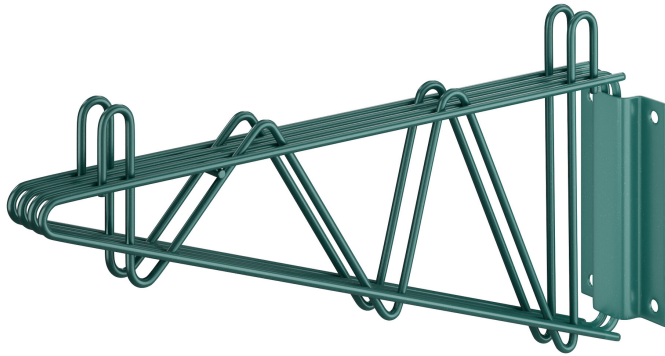

Regency 14" Deep Double Wall Mounting Bracket for Adjoining Green Epoxy Wire Shelving

#460GDB14X

Technical Data

Length	14 Inches
Width	2 3/4 Inches
Height	3 1/2 Inches
Capacity	180 lb.
Color	Green
Component Type	Wall Brackets
Features	NSF Certified
Finish	Green Epoxy
Material	Metal Wire Steel

Features

- Suitable for moist/humid environments
- Classic style ideal for retail use
- Concrete installation mounting hardware included
- 14" deep
- Adjoins ends of two shelves

Certifications

Technical Data

Style	Vented
Type	Components
Usage	All Environments Dry Environments Kitchens Moist Environments Walk-Ins

Notes & Details

As part of the Regency Space Solutions wire shelving collection, this 14" deep wall mounting bracket is designed to hold adjoining Regency Space Solutions green epoxy wire shelves for wall mounting. It features a 1/4" diameter steel wire for maximum durability and a green epoxy coating designed to withstand damp conditions without deteriorating. Each bracket is specifically constructed to work with any length of 14" deep Regency Space Solutions green epoxy wire shelving.