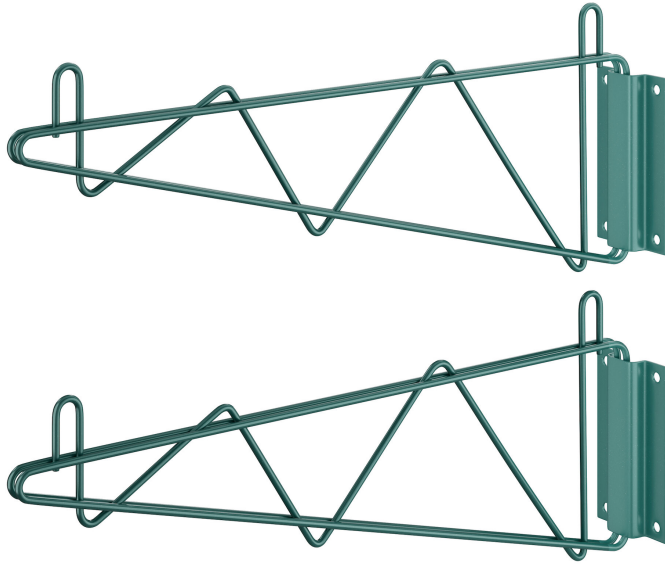

Regency 18" Deep Wall Mounting Bracket for Green Epoxy Wire Shelving - 2/Set

#460GB18X

Technical Data

Length	18 Inches
Width	2 3/4 Inches
Height	3 1/2 Inches
Post Diameter	1 Inch
Capacity	360 lb.
Color	Green
Component Type	Wall Brackets
Features	NSF Certified
Finish	Green Epoxy
Style	Vented

Features

- Suitable for moist/humid environments
- Classic style ideal for retail or back-of-house use
- Concrete installation mounting hardware included
- 18" deep
- For green epoxy wire shelving

Certifications

Technical Data

Material	Metal Wire Steel
Type	Components
Usage	All Environments Dry Environments Kitchens Moist Environments Walk-Ins

Notes & Details

As part of the Regency Space Solutions wire shelving collection, this pair of 18" deep wall mounting brackets are designed to hold one Regency Space Solutions green epoxy wire shelf. It features a 1/4" diameter steel wire for maximum durability and a green epoxy coating designed to withstand damp conditions without deteriorating. Each bracket is specifically constructed to work with any length of 18" deep Regency Space Solutions green epoxy wire shelving.