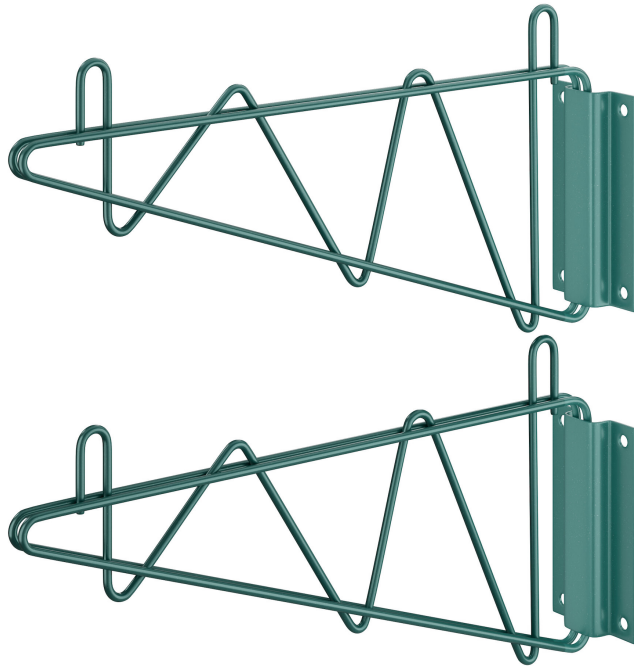

## Regency 14" Deep Wall Mounting Bracket for Green Epoxy Wire Shelving - 2/Set

#460GB14X

### Technical Data

Length	14 Inches
Width	2 3/4 Inches
Height	3 1/2 Inches
Capacity	360 lb.
Color	Green
Component Type	Wall Brackets
Features	NSF Certified
Finish	Green Epoxy
Material	Metal Wire Steel

### Features

- Suitable for moist/humid environments
- Classic style ideal for retail or back-of-house use
- Concrete installation mounting hardware included
- 14" deep
- For green epoxy wire shelving

## Notes & Details

As part of the Regency Space Solutions wire shelving collection, this pair of 14" deep wall mounting brackets are designed to hold one Regency Space Solutions green epoxy wire shelf. It features a 1/4" diameter steel wire for maximum durability and a green epoxy coating designed to withstand damp conditions without deteriorating. Each bracket is specifically constructed to work with any length of 14" deep Regency Space Solutions green epoxy wire shelving.