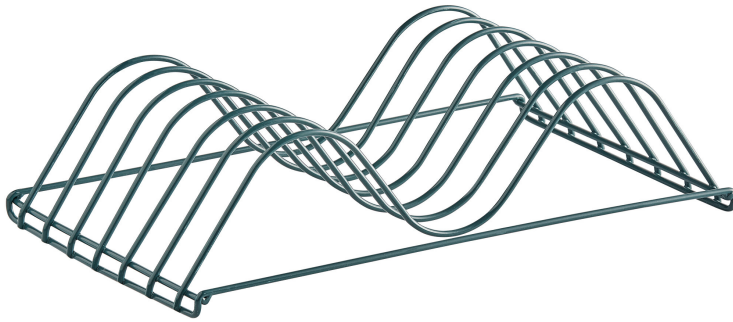

Regency Add-On Drying Rack for 18" Shelves - 1 1/4" Slots

#460EG186ADR

Technical Data

Length	18 Inches
Accessory Type	Add-On Drying Racks
Color	Green
Features	NSF Listed
Finish	Green Epoxy
Material	Steel Wire
Type	Accessories

Features

- Securely attaches to 18" deep Regency shelves
- Holds up to 6 sheet pans
- Can be used for drying or storage purposes
- 1 1/4" slots are perfect for thinner pans
- Green epoxy coating is durable, easy to clean, and moisture resistant

Certifications

Technical Data

Usage

All Environments
Dry Environments
Kitchens
Moist Environments
Walk-Ins

Notes & Details

Make drying and storing your large pans simple with this Regency add-on drying rack. Designed to fit 18" Regency shelves, this rack is perfect for both drying and storing your large pans. It features (6) 1 1/4" slots with dividers between them to keep the pans from touching and to allow for proper air flow while drying. This rack conveniently hooks onto your Regency green epoxy wire shelving, providing a secure hold that can withstand frequent use. You can also move and adjust the rack over and over again as your drying or storage needs change, making it easy to customize your unit to meet your business's unique requirements. This easy removal will come in handy when you need to clean your rack or your shelves. Designed to maximize your shelf capacity, this functional drying rack is sure to create valuable storage and drying space for your business.