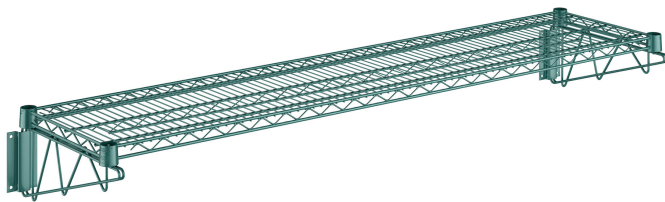

Regency 14" x 60" Green Epoxy Wire Wall Mount Shelf

#460EG1460WSK

Technical Data

Length	60 Inches
Width	14 Inches
Assembled	Assembly Required
Capacity	360 lb.
Color	Green
Features	NSF Listed
Finish	Green Epoxy
Material	Epoxy-Coated Metal Wire Steel

Features

- Suitable for moist/humid environments
- Built to accommodate up to 360 lb. of evenly distributed weight
- Wire design provides ample airflow around shelf contents
- Classic style ideal for back-of-house, front-of-house, retail, or office applications
- Mounting brackets with 1/4" diameter wire; includes concrete installation mounting hardware

Certifications

Technical Data

Style	Vented Wall Mounted
Type	Shelving Kits
Usage	All Environments Dry Environments Kitchens Moist Environments Walk-Ins

Notes & Details

Perfect for a variety of commercial applications, this Regency 14" x 60" wall mount green epoxy wire shelf provides convenience, durability, and space-efficient storage. It features green epoxy-coated brackets and a 14" x 60" shelf, making it suitable for dry, moist, or humid environments. Its wire design also ensures ample airflow around its contents, which is particularly important in moist locations. Plus, the shelf accommodates up to 360 lb. of evenly distributed weight and boasts a commercial-grade construction for maximum durability. From the back-of-house to the janitorial closet, the shelf is great for storing and organizing supplies!