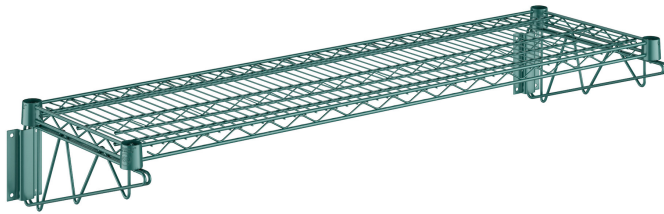

Regency 14" x 48" Green Epoxy Wire Wall Mount Shelf

#460EG1448WSK

Technical Data

Length	48 Inches
Width	14 Inches
Assembled	Assembly Required
Capacity	360 lb.
Color	Green
Features	NSF Listed
Finish	Green Epoxy
Material	Epoxy-Coated Metal Wire Steel

Features

- Suitable for moist/humid environments
- Built to accommodate up to 360 lb. of evenly distributed weight
- Wire design provides ample airflow around shelf contents
- Classic style ideal for back-of-house, front-of-house, retail, or office applications
- Mounting brackets with 1/4" diameter wire; includes concrete installation mounting hardware

Certifications

Technical Data

Style	Vented Wall Mounted
Type	Shelving Kits
Usage	All Environments Dry Environments Kitchens Moist Environments Walk-Ins

Notes & Details

Perfect for a variety of commercial applications, this Regency 14" x 48" wall mount green epoxy wire shelf provides convenience, durability, and space-efficient storage. It features green epoxy-coated brackets and a 14" x 48" shelf, making it suitable for dry, moist, or humid environments. Its wire design also ensures ample airflow around its contents, which is particularly important in moist locations. Plus, the shelf accommodates up to 360 lb. of evenly distributed weight and boasts a commercial-grade construction for maximum durability. From the back-of-house to the janitorial closet, the shelf is great for storing and organizing supplies!