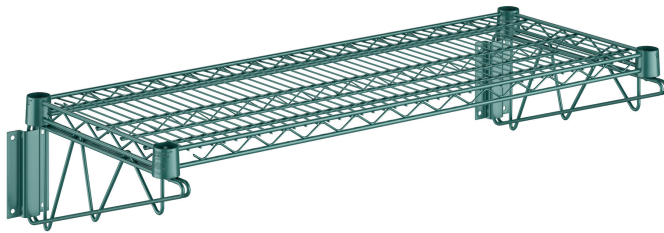

Regency 14" x 36" Green Epoxy Wire Wall Mount Shelf

#460EG1436WSK

Technical Data

Length	36 Inches
Width	14 Inches
Assembled	Assembly Required
Capacity	360 lb.
Color	Green
Features	NSF Listed
Finish	Green Epoxy
Material	Epoxy-Coated Metal Wire Steel

Features

- Suitable for moist/humid environments
- Built to accommodate up to 360 lb. of evenly distributed weight
- Wire design provides ample airflow around shelf contents
- Classic style ideal for back-of-house, front-of-house, retail, or office applications
- Mounting brackets with 1/4" diameter wire; includes concrete installation mounting hardware

Certifications

Technical Data

Style	Vented Wall Mounted
Type	Shelving Kits
Usage	All Environments Dry Environments Kitchens Moist Environments Walk-Ins

Notes & Details

Perfect for a variety of commercial applications, this Regency 14" x 36" wall mount green epoxy wire shelf provides convenience, durability, and space-efficient storage. It features green epoxy-coated brackets and a 14" x 36" shelf, making it suitable for dry, moist, or humid environments. Its wire design also ensures ample airflow around its contents, which is particularly important in moist locations. Plus, the shelf accommodates up to 360 lb. of evenly distributed weight and boasts a commercial-grade construction for maximum durability. From the back-of-house to the janitorial closet, the shelf is great for storing and organizing supplies!