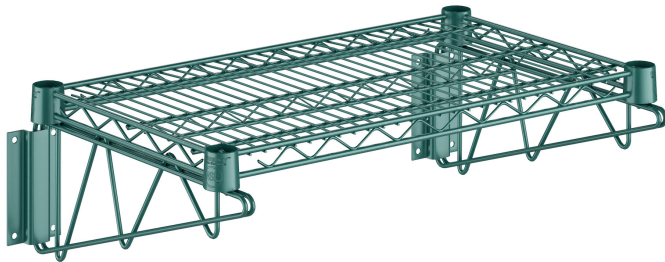

Regency 14" x 24" Green Epoxy Wire Wall Mount Shelf

#460EG1424WSK

Technical Data

Length	24 Inches
Width	14 Inches
Assembled	Assembly Required
Capacity	360 lb.
Color	Green
Features	NSF Listed
Finish	Green Epoxy
Material	Epoxy-Coated Metal Wire Steel

Features

- Suitable for moist/humid environments
- Built to accommodate up to 360 lb. of evenly distributed weight
- Wire design provides ample airflow around shelf contents
- Classic style ideal for back-of-house, front-of-house, retail, or office applications
- Mounting brackets with 1/4" diameter wire; includes concrete installation mounting hardware

Certifications

Technical Data

Style	Vented Wall Mounted
Type	Shelving Kits
Usage	All Environments Dry Environments Kitchens Moist Environments Walk-Ins

Notes & Details

Perfect for a variety of commercial applications, this Regency 14" x 24" wall mount green epoxy wire shelf provides convenience, durability, and space-efficient storage. It features green epoxy-coated brackets and a 14" x 24" shelf, making it suitable for dry, moist, or humid environments. Its wire design also ensures ample airflow around its contents, which is particularly important in moist locations. Plus, the shelf accommodates up to 360 lb. of evenly distributed weight and boasts a commercial-grade construction for maximum durability. From the back-of-house to the janitorial closet, the shelf is great for storing and organizing supplies!