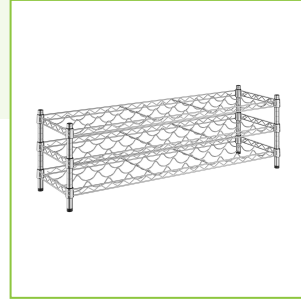

Regency 14" x 48" 3 Shelf 33-Bottle Wire Wine Rack with 14" Posts

#460ECW14483

Technical Data

Length	48 Inches
Width	14 Inches
Height	14 Inches
Bottle Diameter	3 11/32 Inches
Assembled	Assembly Required
Capacity	33 Bottles
Casters	Without Casters
Color	Silver
Features	NSF Listed
Finish	Chrome

Features

- Holds 11 bottles per shelf
- For use with 750 mL bottles
- Grooved shelves hold bottles securely on their side; great for display and flavor retention
- Includes 12 split sleeves for simple installation

Notes & Details

Properly store and display all your best bottles of wine with this Regency 14" x 48" 3 shelf wire wine rack! It's made of a durable, chrome plated metal, with a clear epoxy coating, and is for use only in dry storage and heated environments. This rack holds bottles on their sides, slightly tilted downward, so the corks won't dry out and crack. This helps prevent air exposure, which can cause aromas and flavors in your wine to fall flat.

This rack will hold up to (33) 750 mL bottles of wine and includes (3) 14" x 48" wine shelves, (4) 14" posts, and 12 split sleeves to make assembling the unit a breeze. It features an attractive chrome finish that is sure to be compatible with any decor.