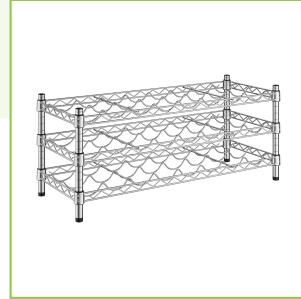

Regency 14" x 36" 3 Shelf 24-Bottle Wire Wine Rack with 14" Posts

#460ECW14363

Technical Data

Length	36 Inches
Width	14 Inches
Height	14 Inches
Bottle Diameter	3 11/32 Inches
Assembled	Assembly Required
Capacity	24 Bottles
Color	Silver
Features	NSF Listed
Finish	Chrome
Individual Shelf Capacity	8 Bottles

Features

- Holds 8 bottles per shelf
- For use with 750 mL bottles
- Grooved shelves hold bottles securely on their side; great for display and flavor retention
- Includes 12 split sleeves for simple installation

Certifications

Technical Data

Installation Type	Stationary
Material	Metal Wire
Number of Shelves	3 Shelves
Type	Shelving Kits Wine Shelving Kits
Usage	Dry Environments Office Retail

Notes & Details

Properly store and display all your best bottles of wine with this Regency 14" x 36" 3 shelf wire wine rack! It's made of a durable, chrome plated metal, with a clear epoxy coating, and is for use only in dry storage and heated environments. This rack holds bottles on their sides, slightly tilted downward, so the corks won't dry out and crack. This helps prevent air exposure, which can cause aromas and flavors in your wine to fall flat.

This rack will hold up to (24) 750 mL bottles of wine and includes (3) 14" x 36" wine shelves, (4) 14" posts, and 12 split sleeves to make assembling the unit a breeze. It features an attractive chrome finish that is sure to complement any decor.