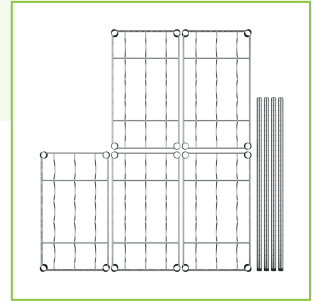

## Regency 14" x 24" 5 Shelf 25-Bottle Wire Wine Rack with 34" Posts

#460ECW14245

### Technical Data

Length	24 Inches
Width	14 Inches
Height	34 Inches
Bottle Diameter	3 11/32 Inches
Assembled	Assembly Required
Capacity	25 Bottles
Casters	Without Casters
Color	Silver
Features	NSF Listed
Finish	Chrome

### Features

- Holds 5 bottles per shelf
- For use with 750 mL bottles
- Grooved shelves hold bottles securely on their side; great for display and flavor retention
- Includes 20 split sleeves for simple installation

## Notes & Details

Properly store and display all your best bottles of wine with this Regency 14" x 24" 5 shelf wire wine rack! It's made of a durable, chrome plated metal, with a clear epoxy coating, and is for use only in dry storage and heated environments. This rack holds bottles on their sides, slightly tilted downward, so the corks won't dry out and crack. This helps prevent air exposure, which can cause aromas and flavors in your wine to fall flat.