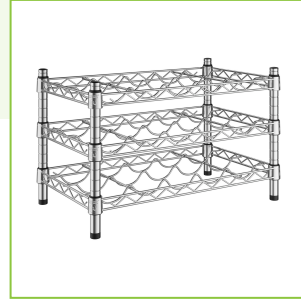

Regency 14" x 24" 3 Shelf 15-Bottle Wire Wine Rack with 14" Posts

#460ECW14243

Technical Data

Length	24 Inches
Width	14 Inches
Height	14 Inches
Bottle Diameter	3 11/32 Inches
Assembled	Assembly Required
Capacity	15 Bottles
Casters	Without Casters
Color	Silver
Features	NSF Listed
Finish	Chrome

Features

- Holds 5 bottles per shelf
- For use with 750 mL bottles
- Grooved shelves hold bottles securely on their side
- Includes 12 split sleeves for simple installation
- Great for display and flavor retention

Notes & Details

Properly store and display all your best bottles of wine with this Regency 14" x 24" 3 shelf wire wine rack! It's made of durable, chrome plated metal, with a clear epoxy coating, and is for use only in dry storage and heated environments. This rack holds bottles on their sides, slightly tilted downward, so the corks won't dry out and crack. This helps prevent air exposure, which can cause aromas and flavors in your wine to fall flat.

This rack will hold up to (15) 750 mL bottles of wine and includes (3) 14" x 24" wine shelves, (4) 14" posts, and 12 split sleeves to make assembling the unit a breeze. It features an attractive chrome finish that is sure to complement any decor.