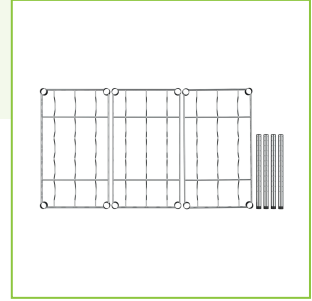

Regency 14" x 24" 3 Shelf 15-Bottle Wire Wine Rack with 14" Posts

#460ECW14243

Technical Data

Length	24 Inches
Width	14 Inches
Height	14 Inches
Bottle Diameter	3 11/32 Inches
Assembled	Assembly Required
Capacity	15 Bottles
Casters	Without Casters
Color	Silver
Features	NSF Listed
Finish	Chrome

Features

- Holds 5 bottles per shelf
- For use with 750 mL bottles
- Grooved shelves hold bottles securely on their side
- Includes 12 split sleeves for simple installation
- Great for display and flavor retention

Notes & Details

Properly store and display all your best bottles of wine with this Regency 14" x 24" 3 shelf wire wine rack! It's made of durable, chrome plated metal, with a clear epoxy coating, and is for use only in dry storage and heated environments. This rack holds bottles on their sides, slightly tilted downward, so the corks won't dry out and crack. This helps prevent air exposure, which can cause aromas and flavors in your wine to fall flat.

This rack will hold up to (15) 750 mL bottles of wine and includes (3) 14" x 24" wine shelves, (4) 14" posts, and 12 split sleeves to make assembling the unit a breeze. It features an attractive chrome finish that is sure to complement any decor.