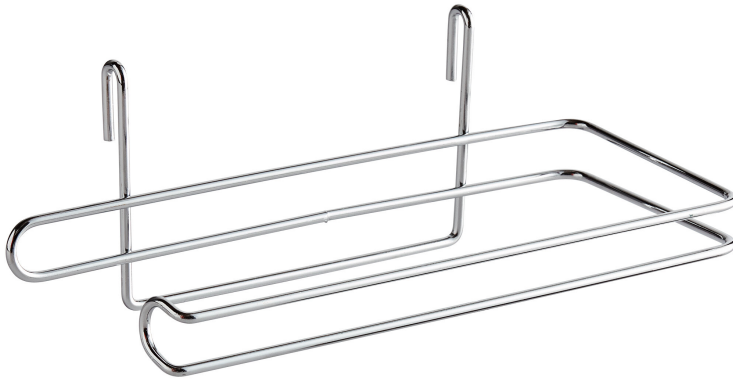

Regency Chrome Shelf-Mount Paper Towel Holder

#460ECPTROLL

Technical Data

| | |
|--------------|---------------------|
| Color | Silver |
| Features | NSF Listed |
| Finish | Chrome |
| Material | Steel |
| Product Type | Wall Mount Shelving |
| Type | Holder |

Features

- Ideal for storing paper towels on your Regency shelving
- Keeps paper towels accessible, allowing you to reach messes faster
- Holds standard, household-style paper towels
- Chrome finish ideal for use in dry environments
- Perfect for busy kitchens where space is limited

Certifications

Notes & Details

Keep paper towels on hand with this Regency chrome shelf-mount paper towel holder. Designed to streamline your cleaning process, this paper towel holder keeps an essential cleaning tool within reach and easy to grab in emergencies. It conveniently hooks onto your Regency chrome wire shelving, providing a secure hold that can withstand frequent use and saving your business valuable shelf space. You can also move and adjust the holder over and over again as your storage needs change, making it easy to customize your shelving unit to meet your business's unique requirements. This easy removal will come in handy when you need to clean your holder or your shelves. Designed to maximize your shelf capacity, this functional paper towel holder is sure to create efficient and valuable storage space for your commercial kitchen.