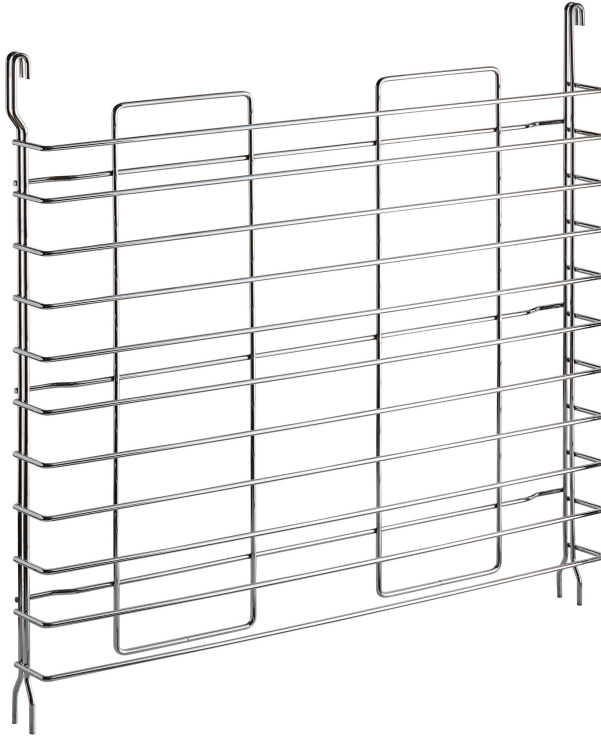

## Regency Sheet Pan Organizer for 24" Deep Chrome Shelves - 2/Pack

#460EC24TRSL

### Technical Data

Width	24 Inches
Depth	2 1/4 Inches
Height	23 Inches
Compatible Shelf Width	24 Inches
Capacity	11 Pans
Color	Silver
Material	Steel
Type	Sheet Pan Organizers Tray Slide Racks

### Features

- Fits 24" deep Regency chrome wire shelves
- Chrome finish is ideal for dry environments
- Capable of holding up to 11 sheet pans
- Helps to keep products organized
- Sits on standard wire shelf

## Notes & Details

Use these Regency sheet pan organizers for 24" deep chrome shelves for maximum space efficiency in your Regency shelving units. They can be attached between shelves to allow up to 11 sheet pans to slide in for easy storage. The chrome finish on these tray slides makes them best for dry storage areas and keeps them looking great even after years of heavy use. These slides can be installed anywhere along 24" deep wire shelving to accommodate various sized pans.